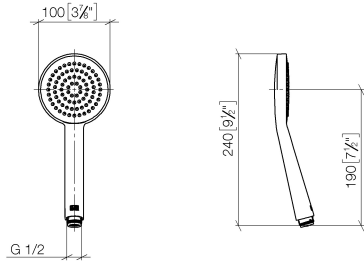

## Hand shower - Brushed Platinum

IMO

28 015 979

- COMPACT RAIN, max. flow rate 15 l/min (at 3 bar)
- with anti-scale system
- spray head Ø 100mm
- 1/2" connection
- WRAS 2009011

Intrinsic protection against back flow.

## Hand shower - Brushed Platinum

---

IMO

28 015 979

28 015 979

mm [inches]

Flow rate chart

Codes & Standards