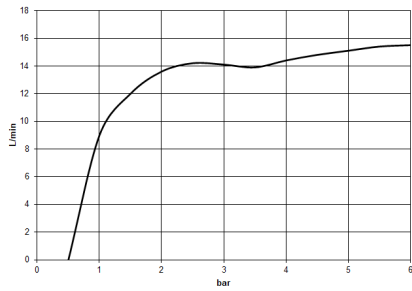

## Hand shower - Brushed Platinum

---

IMO

28 015 979

28 015 979

mm [inches]

Flow rate chart

Codes & Standards