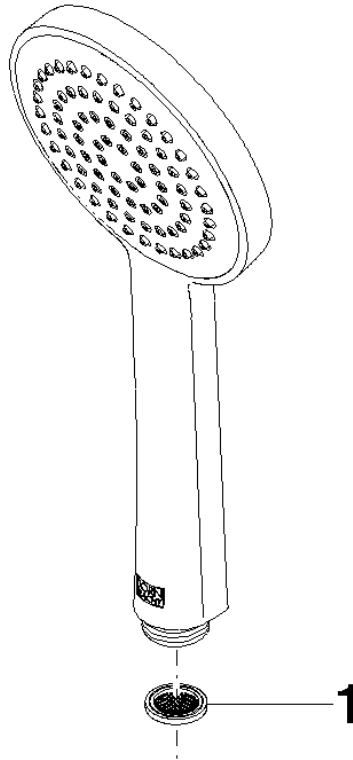

## Hand shower - Brushed Platinum

IMO

28 015 979

- COMPACT RAIN, max. flow rate 15 l/min (at 3 bar)
- with anti-scale system
- spray head Ø 100mm
- 1/2" connection
- WRAS 2009011

Intrinsic protection against back flow.

## Hand shower - Brushed Platinum

---

IMO

28 015 979

28 015 979

mm [inches]

Flow rate chart

Codes & Standards

## Hand shower - Brushed Platinum

---

IMO

28 015 979

## Hand shower - Brushed Platinum

IMO

28 015 979