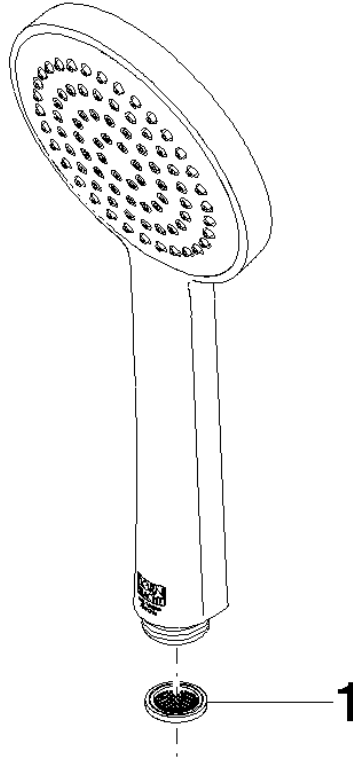

Hand shower FlowReduce - Platinum

IMO

28 015 979

- COMPACT RAIN, max. flow rate 6.8 l/min (at 3 bar)
- with anti-scale system
- spray head Ø 100mm
- 1/2" connection
- This product can help a building meet the requirements of Green Building Rating Systems, e.g. LEED®, BREEAM®, DGNB

Intrinsic protection against back flow.

Fits: IMO, LULU, MADISON, MEM, TARA, CL.1, LISSÉ, VAIA, META, CYO

	Platinum	28 015 979-08 0010
	Chrome	28 015 979-00
	Chrome	28 015 979-00 0010
	Brushed Platinum	28 015 979-06
	Brushed Platinum	28 015 979-06 0010
	Platinum	28 015 979-08
	Dark Chrome	28 015 979-19
	Dark Chrome	28 015 979-19 0010
	Light Gold	28 015 979-26
	Light Gold	28 015 979-26 0010
	Brushed Light Gold	28 015 979-27 0010
	Brushed Light Gold	28 015 979-27
	Brushed Durabronze (23kt Gold)	28 015 979-28
	Brushed Durabronze (23kt Gold)	28 015 979-28 0010
	Matte Black	28 015 979-33
	Matte Black	28 015 979-33 0010
	Brushed Bronze	28 015 979-42 0010
	Brushed Bronze	28 015 979-42
	Brushed Champagne (22kt Gold)	28 015 979-46
	Brushed Champagne (22kt Gold)	28 015 979-46 0010
	Champagne (22kt Gold)	28 015 979-47
	Champagne (22kt Gold)	28 015 979-47 0010
	Brushed Chrome	28 015 979-93
	Brushed Chrome	28 015 979-93 0010
	Brushed Dark Platinum	28 015 979-99
	Brushed Dark Platinum	28 015 979-99 0010

Hand shower FlowReduce - Platinum

IMO

28 015 979

28 015 979

mm [inches]

Flow rate chart

Codes & Standards

ASME A112.18.1	cUPC	DIN 4109	EN 1112
EPA WaterSense	ISO 3822	Ü-Zeichen	WaterSense 

28 015 979

Product version from 4/1/2024

Parts for other
finishes can be found
here: [Chrome](#)

Hand shower FlowReduce - Platinum

IMO

28 015 979

Spare parts list

Product version from 4/1/2024