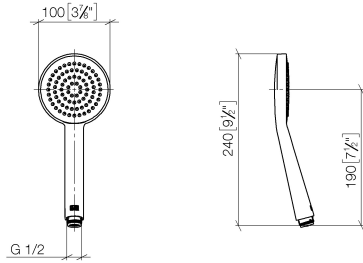

Hand shower - Dark Chrome

IMO

28 015 979

- COMPACT RAIN, max. flow rate 15 l/min (at 3 bar)
- with anti-scale system
- spray head Ø 100mm
- 1/2" connection
- WRAS 2009011

Intrinsic protection against back flow.

Fits: IMO, LULU, MADISON, MEM, TARA,
CL.1, LISSÉ, VAIA, META, CYO

	Dark Chrome	28 015 979-19
	Chrome	28 015 979-00
	Chrome	28 015 979-00 0010
	Brushed Platinum	28 015 979-06
	Brushed Platinum	28 015 979-06 0010
	Platinum	28 015 979-08
	Platinum	28 015 979-08 0010
	Dark Chrome	28 015 979-19 0010
	Light Gold	28 015 979-26
	Light Gold	28 015 979-26 0010
	Brushed Light Gold	28 015 979-27 0010
	Brushed Light Gold	28 015 979-27
	Brushed Durabronze (23kt Gold)	28 015 979-28
	Brushed Durabronze (23kt Gold)	28 015 979-28 0010
	Matte Black	28 015 979-33
	Matte Black	28 015 979-33 0010
	Brushed Bronze	28 015 979-42 0010
	Brushed Bronze	28 015 979-42
	Brushed Champagne (22kt Gold)	28 015 979-46
	Brushed Champagne (22kt Gold)	28 015 979-46 0010
	Champagne (22kt Gold)	28 015 979-47
	Champagne (22kt Gold)	28 015 979-47 0010
	Brushed Chrome	28 015 979-93
	Brushed Chrome	28 015 979-93 0010
	Brushed Dark Platinum	28 015 979-99
	Brushed Dark Platinum	28 015 979-99 0010

Hand shower - Dark Chrome

IMO

28 015 979

28 015 979

mm [inches]

Flow rate chart

Codes & Standards

DIN 4109