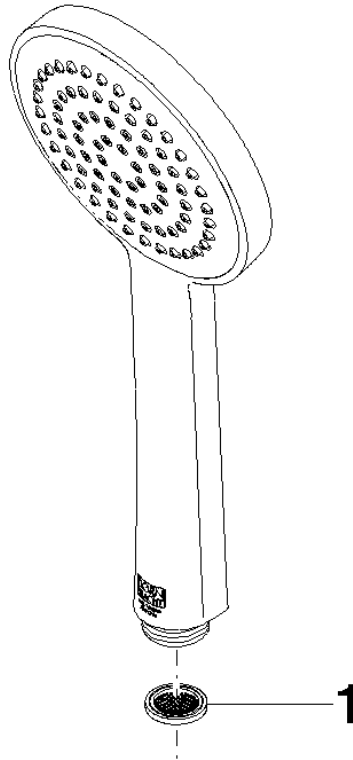

**Hand shower FlowReduce - Light Gold**

IMO

28 015 979

- COMPACT RAIN, max. flow rate 6.8 l/min (at 3 bar)
- with anti-scale system
- spray head Ø 100mm
- 1/2" connection
- This product can help a building meet the requirements of Green Building Rating Systems, e.g. LEED®, BREEAM®, DGNB

## Hand shower FlowReduce - Light Gold

---

IMO

28 015 979

28 015 979

mm [inches]

Flow rate chart

Codes & Standards

### Certificates

---

LGA\_29

28 015 979

**Product version from 4/1/2024**

Parts for other  
finishes can be found  
here: [Chrome](#)

# Hand shower FlowReduce - Light Gold

IMO

28 015 979