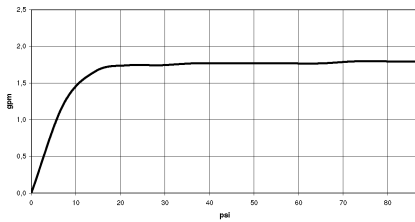

**Hand shower FlowReduce - Light Gold**

IMO

28 015 979

- COMPACT RAIN, max. flow rate 6.8 l/min (at 3 bar)
- with anti-scale system
- spray head Ø 100mm
- 1/2" connection
- This product can help a building meet the requirements of Green Building Rating Systems, e.g. LEED®, BREEAM®, DGNB

## Hand shower FlowReduce - Light Gold

---

IMO

28 015 979

28 015 979

mm [inches]

Flow rate chart

Codes & Standards