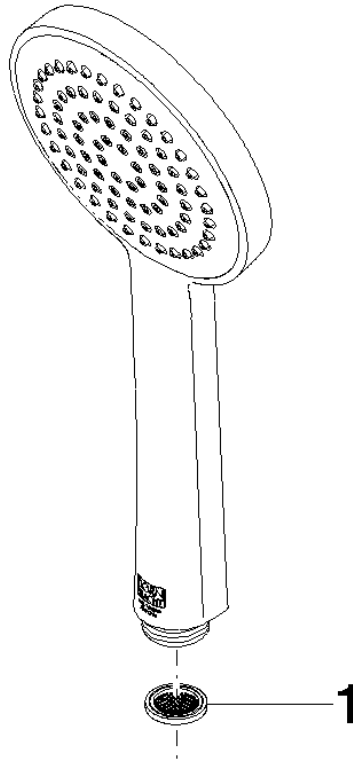

28 015 979

Product version from 4/1/2024

Parts for other
finishes can be found
here: [Chrome](#)