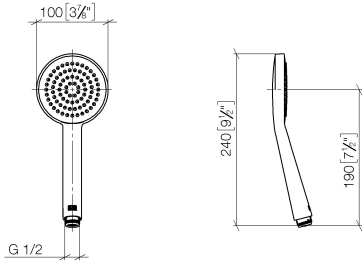

Hand shower - Brushed Durabronz (23kt Gold)

IMO

28 015 979

- COMPACT RAIN, max. flow rate 15 l/min (at 3 bar)
- with anti-scale system
- spray head Ø 100mm
- 1/2" connection
- WRAS 2009011

Intrinsic protection against back flow.

Fits: IMO, LULU, MADISON, MEM, TARA, CL.1, LISSÉ, VAIA, META, CYO

	Brushed Durabronz (23kt Gold)	28 015 979-28
	Chrome	28 015 979-00
	Chrome	28 015 979-00 0010
	Brushed Platinum	28 015 979-06
	Brushed Platinum	28 015 979-06 0010
	Platinum	28 015 979-08
	Platinum	28 015 979-08 0010
	Dark Chrome	28 015 979-19
	Dark Chrome	28 015 979-19 0010
	Light Gold	28 015 979-26
	Light Gold	28 015 979-26 0010
	Brushed Light Gold	28 015 979-27 0010
	Brushed Light Gold	28 015 979-27
	Brushed Durabronz (23kt Gold)	28 015 979-28 0010
	Matte Black	28 015 979-33
	Matte Black	28 015 979-33 0010
	Brushed Bronze	28 015 979-42 0010
	Brushed Bronze	28 015 979-42
	Brushed Champagne (22kt Gold)	28 015 979-46
	Brushed Champagne (22kt Gold)	28 015 979-46 0010
	Champagne (22kt Gold)	28 015 979-47
	Champagne (22kt Gold)	28 015 979-47 0010
	Brushed Chrome	28 015 979-93
	Brushed Chrome	28 015 979-93 0010
	Brushed Dark Platinum	28 015 979-99
	Brushed Dark Platinum	28 015 979-99 0010

Hand shower - Brushed Durabronz (23kt Gold)

IMO

28 015 979

28 015 979

mm [inches]

Flow rate chart

Codes & Standards

DIN 4109