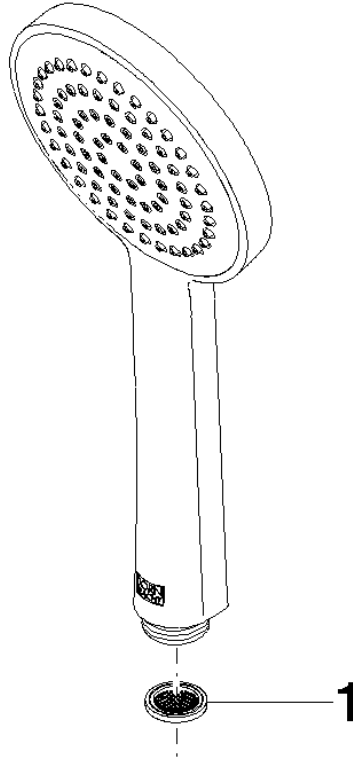

Hand shower - Brushed Durabronz (23kt Gold)

IMO

28 015 979

- COMPACT RAIN, max. flow rate 15 l/min (at 3 bar)
- with anti-scale system
- spray head Ø 100mm
- 1/2" connection
- WRAS 2009011

Intrinsic protection against back flow.

Hand shower - Brushed Durabronz (23kt Gold)

IMO

28 015 979

28 015 979

mm [inches]

Flow rate chart

Codes & Standards

DIN 4109

EN 1112

ISO 3822

Scottish Water
Byelaws

UK Water Supply
Regulations

Ü-Zeichen

Hand shower - Brushed Durabross (23kt Gold)

IMO

28 015 979

Certificates

WRAS_2009

DVGW_DW-
6517DN0

LGA_29

28 015 979

Product version from 4/1/2024

Parts for other
finishes can be found
here: [Chrome](#)

Hand shower - Brushed Durabross (23kt Gold)