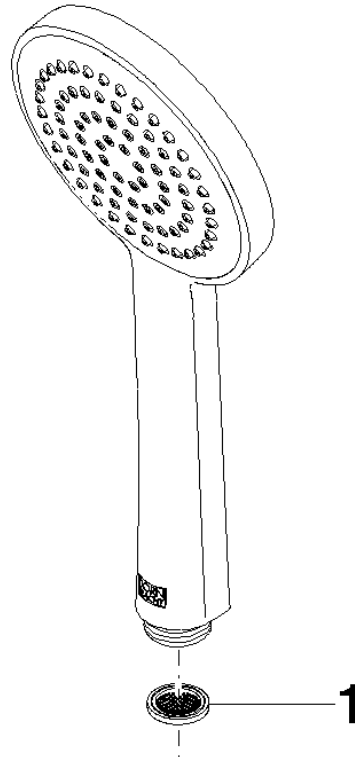

28 015 979

Product version from 4/1/2024

Parts for other
finishes can be found
here: [Chrome](#)