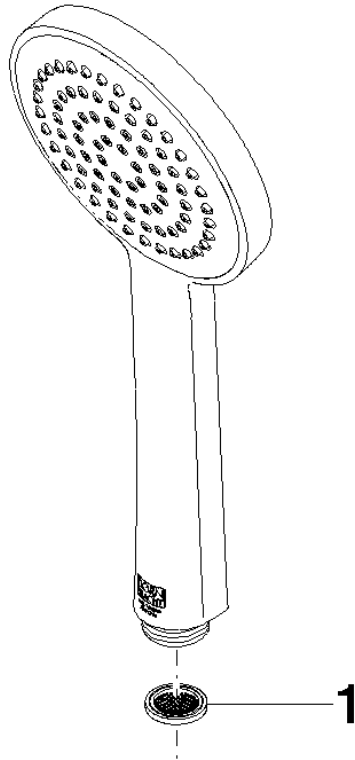

Hand shower FlowReduce - Brushed Bronze

IMO

28 015 979

- COMPACT RAIN, max. flow rate 6.8 l/min (at 3 bar)
- with anti-scale system
- spray head Ø 100mm
- 1/2" connection
- This product can help a building meet the requirements of Green Building Rating Systems, e.g. LEED®, BREEAM®, DGNB

Hand shower FlowReduce - Brushed Bronze

IMO

28 015 979

28 015 979

mm [inches]

Flow rate chart

Codes & Standards

DIN 4109

ISO 3822

Ü-Zeichen

Hand shower FlowReduce - Brushed Bronze

IMO

28 015 979

Certificates

LGA_29

28 015 979

Product version from 4/1/2024

Parts for other
finishes can be found
here: [Chrome](#)

Hand shower FlowReduce - Brushed Bronze

IMO

28 015 979

Spare parts list

Product version from 4/1/2024

No.	Item Number	Name	Quantity used	Delivery time
	09 23 01 039 90	sieve	1	2