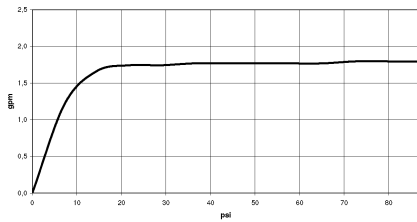

Hand shower FlowReduce - Brushed Champagne (22kt Gold)

IMO

28 015 979

- COMPACT RAIN, max. flow rate 6.8 l/min (at 3 bar)
- with anti-scale system
- spray head Ø 100mm
- 1/2" connection
- This product can help a building meet the requirements of Green Building Rating Systems, e.g. LEED®, BREEAM®, DGNB

Hand shower FlowReduce - Brushed Champagne (22kt Gold)

IMO

28 015 979

28 015 979

mm [inches]

Flow rate chart

Codes & Standards

DIN 4109