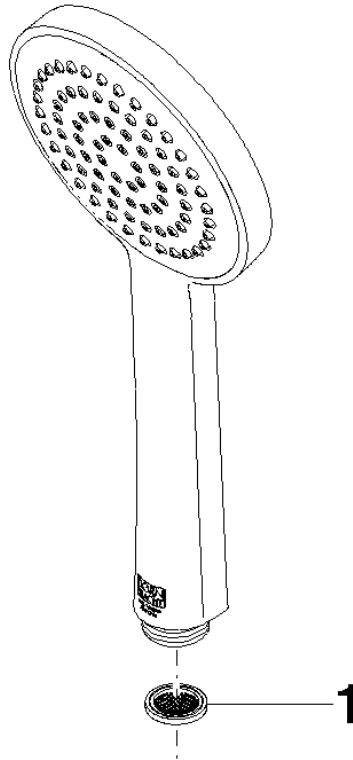

Hand shower FlowReduce - Brushed Champagne (22kt Gold)

IMO

28 015 979

- COMPACT RAIN, max. flow rate 6.8 l/min (at 3 bar)
- with anti-scale system
- spray head Ø 100mm
- 1/2" connection
- This product can help a building meet the requirements of Green Building Rating Systems, e.g. LEED®, BREEAM®, DGNB

Hand shower FlowReduce - Brushed Champagne (22kt Gold)

IMO

28 015 979

28 015 979

mm [inches]

Flow rate chart

Codes & Standards

DIN 4109

EN 1112

ISO 3822

Ü-Zeichen

Hand shower FlowReduce - Brushed Champagne (22kt Gold)

IMO

28 015 979

Certificates

DVGW_DW-
6517DN0

LGA_29

28 015 979

Product version from 4/1/2024

Parts for other
finishes can be found
here: [Chrome](#)

Hand shower FlowReduce - Brushed Champagne (22kt Gold)

IMO

28 015 979

Spare parts list