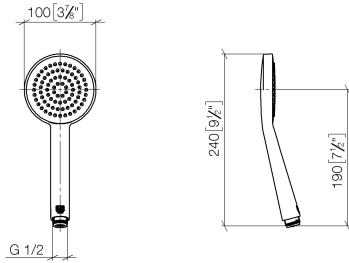

Hand shower FlowReduce - Brushed Champagne (22kt Gold)

IMO

28 015 979

- COMPACT RAIN, max. flow rate 6.8 l/min (at 3 bar)
- with anti-scale system
- spray head Ø 100mm
- 1/2" connection
- This product can help a building meet the requirements of Green Building Rating Systems, e.g. LEED®, BREEAM®, DGNB

Intrinsic protection against back flow.

Fits: IMO, LULU, MADISON, MEM, TARA, CL.1, LISSÉ, VAIA, META, CYO

| | | |
|--|--------------------------------|--------------------|
| | Brushed Champagne (22kt Gold) | 28 015 979-46 0010 |
| | Chrome | 28 015 979-00 |
| | Chrome | 28 015 979-00 0010 |
| | Brushed Platinum | 28 015 979-06 |
| | Brushed Platinum | 28 015 979-06 0010 |
| | Platinum | 28 015 979-08 |
| | Platinum | 28 015 979-08 0010 |
| | Dark Chrome | 28 015 979-19 |
| | Dark Chrome | 28 015 979-19 0010 |
| | Light Gold | 28 015 979-26 |
| | Light Gold | 28 015 979-26 0010 |
| | Brushed Light Gold | 28 015 979-27 0010 |
| | Brushed Light Gold | 28 015 979-27 |
| | Brushed Durabronze (23kt Gold) | 28 015 979-28 |
| | Brushed Durabronze (23kt Gold) | 28 015 979-28 0010 |
| | Matte Black | 28 015 979-33 |
| | Matte Black | 28 015 979-33 0010 |
| | Brushed Bronze | 28 015 979-42 0010 |
| | Brushed Bronze | 28 015 979-42 |
| | Brushed Champagne (22kt Gold) | 28 015 979-46 |
| | Champagne (22kt Gold) | 28 015 979-47 |
| | Champagne (22kt Gold) | 28 015 979-47 0010 |
| | Brushed Chrome | 28 015 979-93 |
| | Brushed Chrome | 28 015 979-93 0010 |
| | Brushed Dark Platinum | 28 015 979-99 |
| | Brushed Dark Platinum | 28 015 979-99 0010 |

Hand shower FlowReduce - Brushed Champagne (22kt Gold)

IMO

28 015 979

28 015 979

mm [inches]

Flow rate chart

Codes & Standards

DIN 4109