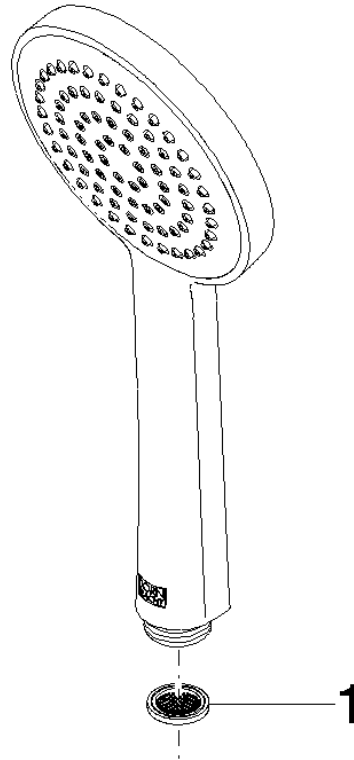

Hand shower - Champagne (22kt Gold)

IMO

28 015 979

- COMPACT RAIN, max. flow rate 15 l/min (at 3 bar)
- with anti-scale system
- spray head Ø 100mm
- 1/2" connection
- WRAS 2009011

Intrinsic protection against back flow.

Fits: IMO, LULU, MADISON, MEM, TARA, CL.1, LISSÉ, VAIA, META, CYO

	Champagne (22kt Gold)	28 015 979-47
	Chrome	28 015 979-00
	Chrome	28 015 979-00 0010
	Brushed Platinum	28 015 979-06
	Brushed Platinum	28 015 979-06 0010
	Platinum	28 015 979-08
	Platinum	28 015 979-08 0010
	Dark Chrome	28 015 979-19
	Dark Chrome	28 015 979-19 0010
	Light Gold	28 015 979-26
	Light Gold	28 015 979-26 0010
	Brushed Light Gold	28 015 979-27 0010
	Brushed Light Gold	28 015 979-27
	Brushed Durabronze (23kt Gold)	28 015 979-28
	Brushed Durabronze (23kt Gold)	28 015 979-28 0010
	Matte Black	28 015 979-33
	Matte Black	28 015 979-33 0010
	Brushed Bronze	28 015 979-42 0010
	Brushed Bronze	28 015 979-42
	Brushed Champagne (22kt Gold)	28 015 979-46
	Brushed Champagne (22kt Gold)	28 015 979-46 0010
	Champagne (22kt Gold)	28 015 979-47 0010
	Brushed Chrome	28 015 979-93
	Brushed Chrome	28 015 979-93 0010
	Brushed Dark Platinum	28 015 979-99
	Brushed Dark Platinum	28 015 979-99 0010

Hand shower - Champagne (22kt Gold)

IMO

28 015 979

28 015 979

mm [inches]

Flow rate chart

Codes & Standards

DIN 4109

LGA_29

28 015 979

Product version from 4/1/2024

Parts for other
finishes can be found
here: [Chrome](#)

Hand shower - Champagne (22kt Gold)

IMO

28 015 979

Spare parts list