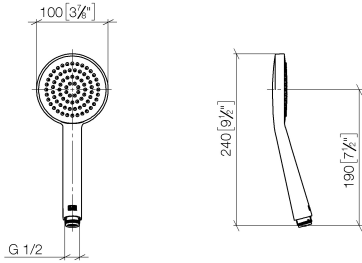

Hand shower - Champagne (22kt Gold)

IMO

28 015 979

- COMPACT RAIN, max. flow rate 15 l/min (at 3 bar)
- with anti-scale system
- spray head Ø 100mm
- 1/2" connection
- WRAS 2009011

Intrinsic protection against back flow.

Fits: IMO, LULU, MADISON, MEM, TARA, CL.1, LISSÉ, VAIA, META, CYO

	Champagne (22kt Gold)	28 015 979-47
	Chrome	28 015 979-00
	Chrome	28 015 979-00 0010
	Brushed Platinum	28 015 979-06
	Brushed Platinum	28 015 979-06 0010
	Platinum	28 015 979-08
	Platinum	28 015 979-08 0010
	Dark Chrome	28 015 979-19
	Dark Chrome	28 015 979-19 0010
	Light Gold	28 015 979-26
	Light Gold	28 015 979-26 0010
	Brushed Light Gold	28 015 979-27 0010
	Brushed Light Gold	28 015 979-27
	Brushed Durabronze (23kt Gold)	28 015 979-28
	Brushed Durabronze (23kt Gold)	28 015 979-28 0010
	Matte Black	28 015 979-33
	Matte Black	28 015 979-33 0010
	Brushed Bronze	28 015 979-42 0010
	Brushed Bronze	28 015 979-42
	Brushed Champagne (22kt Gold)	28 015 979-46
	Brushed Champagne (22kt Gold)	28 015 979-46 0010
	Champagne (22kt Gold)	28 015 979-47 0010
	Brushed Chrome	28 015 979-93
	Brushed Chrome	28 015 979-93 0010
	Brushed Dark Platinum	28 015 979-99
	Brushed Dark Platinum	28 015 979-99 0010

Hand shower - Champagne (22kt Gold)

IMO

28 015 979

28 015 979

mm [inches]

Flow rate chart

Codes & Standards

DIN 4109