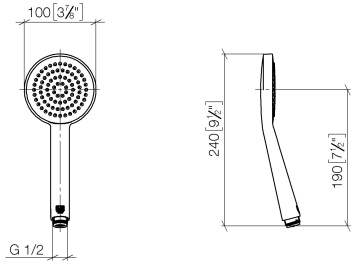

Hand shower FlowReduce - Champagne (22kt Gold)

IMO

28 015 979

- COMPACT RAIN, max. flow rate 6.8 l/min (at 3 bar)
- with anti-scale system
- spray head Ø 100mm
- 1/2" connection
- This product can help a building meet the requirements of Green Building Rating Systems, e.g. LEED®, BREEAM®, DGNB

Intrinsic protection against back flow.

Fits: IMO, LULU, MADISON, MEM, TARA, CL.1, LISSÉ, VAIA, META, CYO

	Champagne (22kt Gold)	28 015 979-47 0010
	Chrome	28 015 979-00
	Chrome	28 015 979-00 0010
	Brushed Platinum	28 015 979-06
	Brushed Platinum	28 015 979-06 0010
	Platinum	28 015 979-08
	Platinum	28 015 979-08 0010
	Dark Chrome	28 015 979-19
	Dark Chrome	28 015 979-19 0010
	Light Gold	28 015 979-26
	Light Gold	28 015 979-26 0010
	Brushed Light Gold	28 015 979-27 0010
	Brushed Light Gold	28 015 979-27
	Brushed Durabronze (23kt Gold)	28 015 979-28
	Brushed Durabronze (23kt Gold)	28 015 979-28 0010
	Matte Black	28 015 979-33
	Matte Black	28 015 979-33 0010
	Brushed Bronze	28 015 979-42 0010
	Brushed Bronze	28 015 979-42
	Brushed Champagne (22kt Gold)	28 015 979-46
	Brushed Champagne (22kt Gold)	28 015 979-46 0010
	Champagne (22kt Gold)	28 015 979-47
	Brushed Chrome	28 015 979-93
	Brushed Chrome	28 015 979-93 0010
	Brushed Dark Platinum	28 015 979-99
	Brushed Dark Platinum	28 015 979-99 0010

Hand shower FlowReduce - Champagne (22kt Gold)

IMO

28 015 979

28 015 979

mm [inches]

Flow rate chart

Codes & Standards

DIN 4109