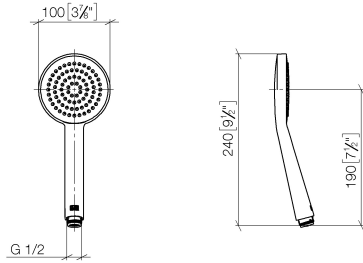

**Hand shower - Brushed Chrome**

IMO

28 015 979

- COMPACT RAIN, max. flow rate 15 l/min (at 3 bar)
- with anti-scale system
- spray head Ø 100mm
- 1/2" connection
- WRAS 2009011

Intrinsic protection against back flow.

## Hand shower - Brushed Chrome

---

IMO

28 015 979

28 015 979

mm [inches]

Flow rate chart

Codes & Standards