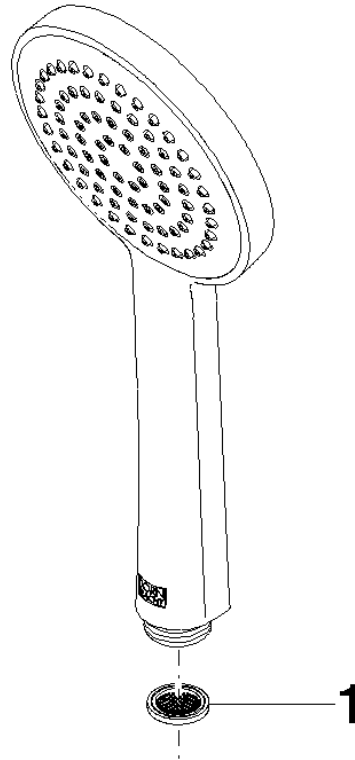

28 015 979

Product version from 4/1/2024

Parts for other
finishes can be found
here: [Chrome](#)