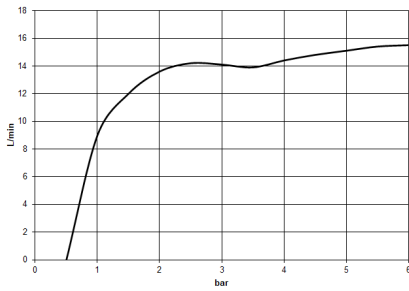

## Hand shower - Brushed Chrome

---

IMO

28 015 979

28 015 979

mm [inches]

Flow rate chart

Codes & Standards