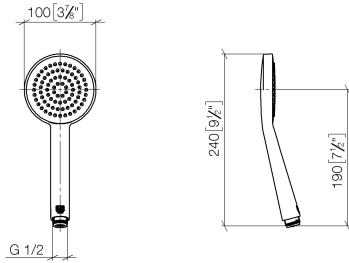

Hand shower FlowReduce - Brushed Chrome

IMO

28 015 979

- COMPACT RAIN, max. flow rate 6.8 l/min (at 3 bar)
- with anti-scale system
- spray head Ø 100mm
- 1/2" connection
- This product can help a building meet the requirements of Green Building Rating Systems, e.g. LEED®, BREEAM®, DGNB

Hand shower FlowReduce - Brushed Chrome

IMO

28 015 979

Hand shower FlowReduce - Brushed Chrome

IMO

28 015 979

mm [inches]

Flow rate chart