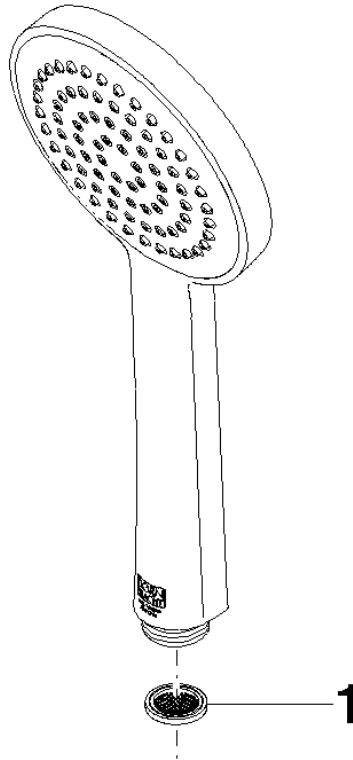

Hand shower FlowReduce - Brushed Chrome

IMO

28 015 979

- COMPACT RAIN, max. flow rate 6.8 l/min (at 3 bar)
- with anti-scale system
- spray head Ø 100mm
- 1/2" connection
- This product can help a building meet the requirements of Green Building Rating Systems, e.g. LEED®, BREEAM®, DGNB

Hand shower FlowReduce - Brushed Chrome

IMO

28 015 979

Hand shower FlowReduce - Brushed Chrome

IMO

28 015 979

mm [inches]

Flow rate chart

WaterSense

Hand shower FlowReduce - Brushed Chrome

IMO

28 015 979

Certificates

IAPMO_4976

IAPMO_11

DVGW_DW-
6517DN0

LGA_29

28 015 979

Product version from 4/1/2024

Parts for other
finishes can be found
here: [Chrome](#)

Hand shower FlowReduce - Brushed Chrome

IMO

28 015 979

Spare parts list