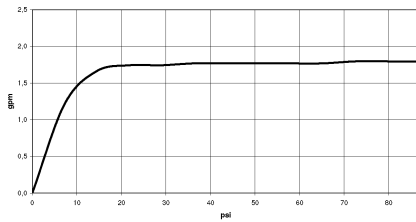

Hand shower FlowReduce - Brushed Chrome

IMO

28 015 979

- COMPACT RAIN, max. flow rate 6.8 l/min (at 3 bar)
- with anti-scale system
- spray head Ø 100mm
- 1/2" connection
- This product can help a building meet the requirements of Green Building Rating Systems, e.g. LEED®, BREEAM®, DGNB

Hand shower FlowReduce - Brushed Chrome

IMO

28 015 979

Hand shower FlowReduce - Brushed Chrome

IMO

28 015 979

mm [inches]

Flow rate chart