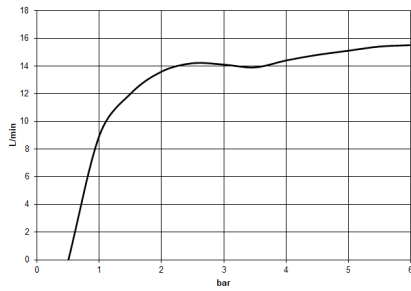

Hand shower - Brushed Dark Platinum

IMO

28 015 979

28 015 979

mm [inches]

Flow rate chart

Codes & Standards

DIN 4109