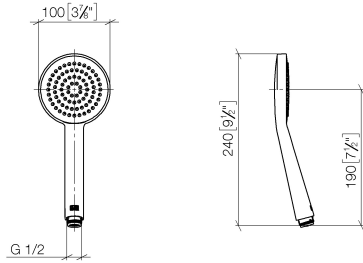

Hand shower - Brushed Dark Platinum

IMO

28 015 979

- COMPACT RAIN, max. flow rate 15 l/min (at 3 bar)
- with anti-scale system
- spray head Ø 100mm
- 1/2" connection
- WRAS 2009011

Intrinsic protection against back flow.

Fits: IMO, LULU, MADISON, MEM, TARA,
CL.1, LISSÉ, VAIA, META, CYO

	Brushed Dark Platinum	28 015 979-99
	Chrome	28 015 979-00
	Chrome	28 015 979-00 0010
	Brushed Platinum	28 015 979-06
	Brushed Platinum	28 015 979-06 0010
	Platinum	28 015 979-08
	Platinum	28 015 979-08 0010
	Dark Chrome	28 015 979-19
	Dark Chrome	28 015 979-19 0010
	Light Gold	28 015 979-26
	Light Gold	28 015 979-26 0010
	Brushed Light Gold	28 015 979-27 0010
	Brushed Light Gold	28 015 979-27
	Brushed Durabronze (23kt Gold)	28 015 979-28
	Brushed Durabronze (23kt Gold)	28 015 979-28 0010
	Matte Black	28 015 979-33
	Matte Black	28 015 979-33 0010
	Brushed Bronze	28 015 979-42 0010
	Brushed Bronze	28 015 979-42
	Brushed Champagne (22kt Gold)	28 015 979-46
	Brushed Champagne (22kt Gold)	28 015 979-46 0010
	Champagne (22kt Gold)	28 015 979-47
	Champagne (22kt Gold)	28 015 979-47 0010
	Brushed Chrome	28 015 979-93
	Brushed Chrome	28 015 979-93 0010
	Brushed Dark Platinum	28 015 979-99 0010

Hand shower - Brushed Dark Platinum

IMO

28 015 979

28 015 979

mm [inches]

Flow rate chart

Codes & Standards

DIN 4109