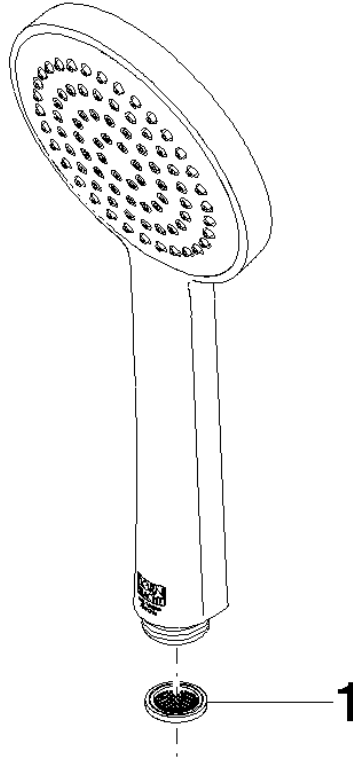

# Hand shower FlowReduce - Brushed Dark Platinum

IMO

28 015 979

- COMPACT RAIN, max. flow rate 6.8 l/min (at 3 bar)
- with anti-scale system
- spray head Ø 100mm
- 1/2" connection
- This product can help a building meet the requirements of Green Building Rating Systems, e.g. LEED®, BREEAM®, DGNB

# Hand shower FlowReduce - Brushed Dark Platinum

IMO

28 015 979

mm [inches]

## Hand shower FlowReduce - Brushed Dark Platinum

IMO

28 015 979

# Hand shower FlowReduce - Brushed Dark Platinum

IMO

28 015 979