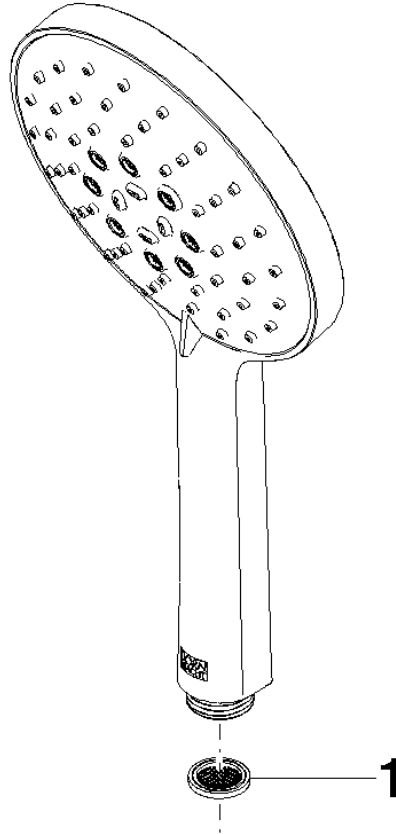

## Hand shower - Platinum

IMO

28 016 979

- Three or five settings: COMPACT RAIN, COMPACT SOFT FLOW, COMPACT AQUAPRESSURE FLOW, max. flow rate 15 l/min (at 3 bar)
- with anti-scale system
- spray head Ø 130 mm
- 1/2" connection
- WRAS 2009011

## Hand shower - Platinum

---

IMO

28 016 979

28 016 979

mm [inches]

Flow rate chart

Codes & Standards

## Hand shower - Platinum

IMO

28 016 979

### Spare parts list