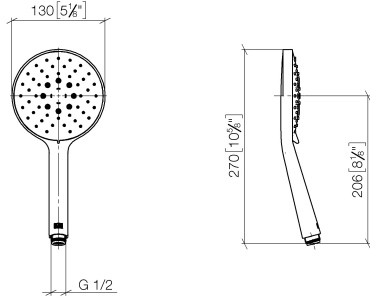

## Hand shower - Platinum

IMO

28 016 979

- Three or five settings: COMPACT RAIN, COMPACT SOFT FLOW, COMPACT AQUAPRESSURE FLOW, max. flow rate 15 l/min (at 3 bar)
- with anti-scale system
- spray head Ø 130 mm
- 1/2" connection
- WRAS 2009011

Intrinsic protection against back flow.

Fits: IMO, LULU, MADISON, MEM, TARA, CL.1, LISSÉ, VAIA, META, CYO

	Platinum	28 016 979-08
	Chrome	28 016 979-00 0010
	Chrome	28 016 979-00
	Brushed Platinum	28 016 979-06 0010
	Brushed Platinum	28 016 979-06
	Platinum	28 016 979-08 0010
	Dark Chrome	28 016 979-19
	Dark Chrome	28 016 979-19 0010
	Light Gold	28 016 979-26
	Light Gold	28 016 979-26 0010
	Brushed Light Gold	28 016 979-27
	Brushed Light Gold	28 016 979-27 0010
	Brushed Durabross (23kt Gold)	28 016 979-28
	Brushed Durabross (23kt Gold)	28 016 979-28 0010
	Matte Black	28 016 979-33
	Matte Black	28 016 979-33 0010
	Brushed Bronze	28 016 979-42 0010
	Brushed Bronze	28 016 979-42
	Brushed Champagne (22kt Gold)	28 016 979-46 0010
	Brushed Champagne (22kt Gold)	28 016 979-46
	Champagne (22kt Gold)	28 016 979-47
	Champagne (22kt Gold)	28 016 979-47 0010
	Brushed Chrome	28 016 979-93
	Brushed Chrome	28 016 979-93 0010
	Brushed Dark Platinum	28 016 979-99
	Brushed Dark Platinum	28 016 979-99 0010

## Hand shower - Platinum

---

IMO

28 016 979

28 016 979

mm [inches]

Flow rate chart

Codes & Standards