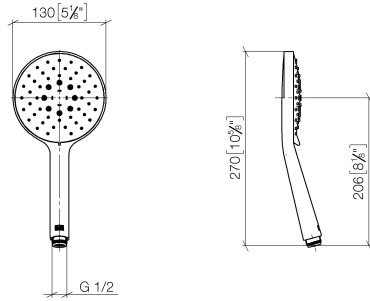

## Hand shower - Dark Chrome

IMO

28 016 979

- Three or five settings: COMPACT RAIN, COMPACT SOFT FLOW, COMPACT AQUAPRESSURE FLOW, max. flow rate 15 l/min (at 3 bar)
- with anti-scale system
- spray head Ø 130 mm
- 1/2" connection
- WRAS

Intrinsic protection against back flow.

Fits: IMO, LULU, MADISON, MEM, TARA, CL.1, LISSÉ, VAIA, META, CYO

	Dark Chrome	28 016 979-19
	Chrome	28 016 979-00 0010
	Chrome	28 016 979-00
	Brushed Platinum	28 016 979-06 0010
	Brushed Platinum	28 016 979-06
	Platinum	28 016 979-08
	Platinum	28 016 979-08 0010
	Dark Chrome	28 016 979-19 0010
	Light Gold	28 016 979-26
	Light Gold	28 016 979-26 0010
	Brushed Light Gold	28 016 979-27
	Brushed Light Gold	28 016 979-27 0010
	Brushed Durabrass (23kt Gold)	28 016 979-28
	Brushed Durabrass (23kt Gold)	28 016 979-28 0010
	Matte Black	28 016 979-33
	Matte Black	28 016 979-33 0010
	Brushed Bronze	28 016 979-42 0010
	Brushed Bronze	28 016 979-42
	Brushed Champagne (22kt Gold)	28 016 979-46 0010
	Brushed Champagne (22kt Gold)	28 016 979-46
	Champagne (22kt Gold)	28 016 979-47
	Champagne (22kt Gold)	28 016 979-47 0010
	Brushed Chrome	28 016 979-93
	Brushed Chrome	28 016 979-93 0010
	Brushed Dark Platinum	28 016 979-99
	Brushed Dark Platinum	28 016 979-99 0010

## Hand shower - Dark Chrome

---

IMO

28 016 979

28 016 979

mm [inches]

Flow rate chart

Codes & Standards