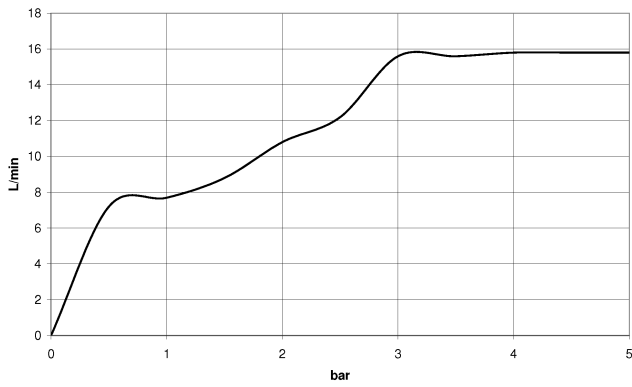

## Hand shower - Dark Chrome

IMO

28 016 979

- Three or five settings: COMPACT RAIN, COMPACT SOFT FLOW, COMPACT AQUAPRESSURE FLOW, max. flow rate 15 l/min (at 3 bar)
- with anti-scale system
- spray head Ø 130 mm
- 1/2" connection
- WRAS

## Hand shower - Dark Chrome

---

IMO

28 016 979

28 016 979

mm [inches]

Flow rate chart

Codes & Standards