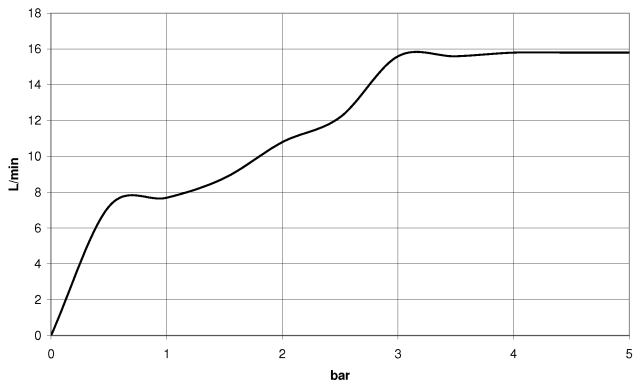

## Hand shower - Light Gold

IMO

28 016 979 Product version from 4/1/2024

- Three or five settings: COMPACT RAIN, COMPACT SOFT FLOW, COMPACT AQUAPRESSURE FLOW, max. flow rate 15 l/min (at 3 bar)
- with anti-scale system
- spray head Ø 130 mm
- 1/2" connection
- WRAS

## Hand shower - Light Gold

IMO

28 016 979 Product version from 4/1/2024

28 016 979 Product version from 4/1/2024

mm [inches]

Flow rate chart

Codes & Standards

DIN 4109