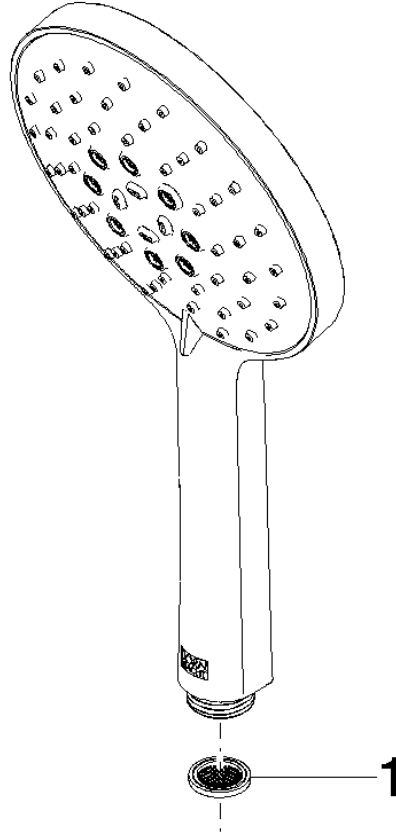

28 016 979 Product version from 4/1/2024

Parts for other finishes can be found here: [Chrome](#)

Spare parts list

No.	Item Number	Name	Quantity used	Delivery time
1	09 23 01 039 90	sieve	1	2