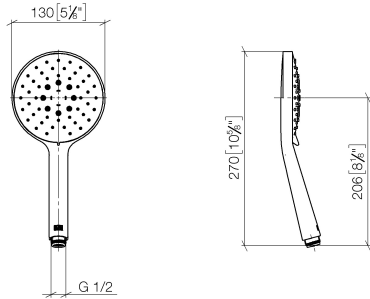

## Hand shower - Light Gold

IMO

28 016 979 Product version from 4/1/2024

- Three or five settings: COMPACT RAIN, COMPACT SOFT FLOW, COMPACT AQUAPRESSURE FLOW, max. flow rate 15 l/min (at 3 bar)
- with anti-scale system
- spray head Ø 130 mm
- 1/2" connection
- WRAS

Intrinsic protection against back flow.

Fits: IMO, LULU, MADISON, MEM, TARA, CL.1, LISSÉ, VAIA, META, CYO

	Light Gold	28 016 979-26
	Chrome	28 016 979-00 0010
	Chrome	28 016 979-00
	Brushed Platinum	28 016 979-06 0010
	Brushed Platinum	28 016 979-06
	Platinum	28 016 979-08
	Platinum	28 016 979-08 0010
	Dark Chrome	28 016 979-19
	Dark Chrome	28 016 979-19 0010
	Light Gold	28 016 979-26 0010
	Brushed Light Gold	28 016 979-27
	Brushed Light Gold	28 016 979-27 0010
	Brushed Durabrass (23kt Gold)	28 016 979-28
	Brushed Durabrass (23kt Gold)	28 016 979-28 0010
	Matte Black	28 016 979-33
	Matte Black	28 016 979-33 0010
	Brushed Bronze	28 016 979-42 0010
	Brushed Bronze	28 016 979-42
	Brushed Champagne (22kt Gold)	28 016 979-46 0010
	Brushed Champagne (22kt Gold)	28 016 979-46
	Champagne (22kt Gold)	28 016 979-47
	Champagne (22kt Gold)	28 016 979-47 0010
	Brushed Chrome	28 016 979-93
	Brushed Chrome	28 016 979-93 0010
	Brushed Dark Platinum	28 016 979-99
	Brushed Dark Platinum	28 016 979-99 0010

## Hand shower - Light Gold

IMO

28 016 979 Product version from 4/1/2024

28 016 979 Product version from 4/1/2024

mm [inches]

Flow rate chart

Codes & Standards

DIN 4109