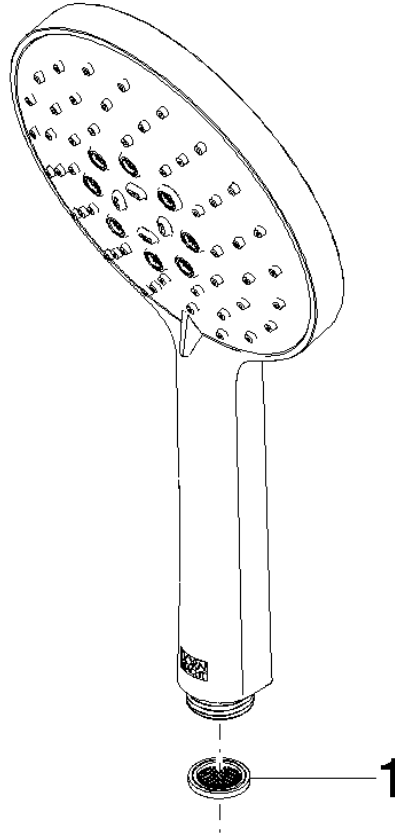

# Hand shower - Brushed Light Gold

IMO

28 016 979

- Three or five settings: COMPACT RAIN, COMPACT SOFT FLOW, COMPACT AQUAPRESSURE FLOW, max. flow rate 15 l/min (at 3 bar)
- with anti-scale system
- spray head Ø 130 mm
- 1/2" connection
- WRAS 2009011

## Hand shower - Brushed Light Gold

---

IMO

28 016 979

28 016 979

mm [inches]

Flow rate chart

Codes & Standards

### Certificates

---

LGA\_29

28 016 979

**Product version from 4/1/2024**

Parts for other  
finishes can be found  
here: [Chrome](#)

### Spare parts list