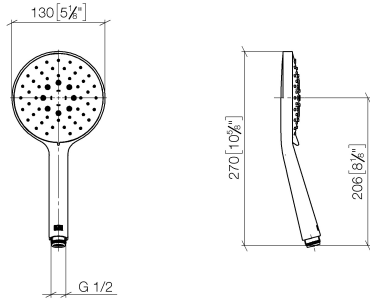

# Hand shower - Brushed Light Gold

IMO

28 016 979

- Three or five settings: COMPACT RAIN, COMPACT SOFT FLOW, COMPACT AQUAPRESSURE FLOW, max. flow rate 15 l/min (at 3 bar)
- with anti-scale system
- spray head Ø 130 mm
- 1/2" connection
- WRAS 2009011

Intrinsic protection against back flow.

Fits: IMO, LULU, MADISON, MEM, TARA, CL.1, LISSÉ, VAIA, META, CYO

	Brushed Light Gold	28 016 979-27
	Chrome	28 016 979-00 0010
	Chrome	28 016 979-00
	Brushed Platinum	28 016 979-06 0010
	Brushed Platinum	28 016 979-06
	Platinum	28 016 979-08
	Platinum	28 016 979-08 0010
	Dark Chrome	28 016 979-19
	Dark Chrome	28 016 979-19 0010
	Light Gold	28 016 979-26
	Light Gold	28 016 979-26 0010
	Brushed Light Gold	28 016 979-27 0010
	Brushed Durabronze (23kt Gold)	28 016 979-28
	Brushed Durabronze (23kt Gold)	28 016 979-28 0010
	Matte Black	28 016 979-33
	Matte Black	28 016 979-33 0010
	Brushed Bronze	28 016 979-42 0010
	Brushed Bronze	28 016 979-42
	Brushed Champagne (22kt Gold)	28 016 979-46 0010
	Brushed Champagne (22kt Gold)	28 016 979-46
	Champagne (22kt Gold)	28 016 979-47
	Champagne (22kt Gold)	28 016 979-47 0010
	Brushed Chrome	28 016 979-93
	Brushed Chrome	28 016 979-93 0010
	Brushed Dark Platinum	28 016 979-99
	Brushed Dark Platinum	28 016 979-99 0010

## Hand shower - Brushed Light Gold

---

IMO

28 016 979

28 016 979

mm [inches]

Flow rate chart

Codes & Standards