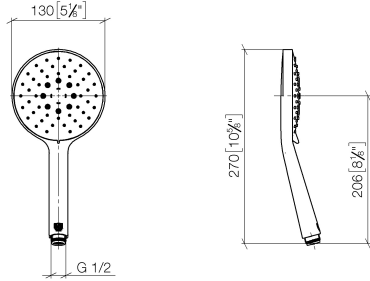

Hand shower FlowReduce - Brushed Light Gold

IMO

28 016 979

- Three or five settings: COMPACT RAIN, COMPACT SOFT FLOW, COMPACT AQUAPRESSURE FLOW, max. flow rate 6.8 l/min (at 3 bar)
- with anti-scale system
- spray head Ø 130 mm
- 1/2" connection
- This product can help a building meet the requirements of Green Building Rating Systems, e.g. LEED®, BREEAM®, DGNB

Intrinsic protection against back flow.

Fits: IMO, LULU, MADISON, MEM, TARA, CL.1, LISSÉ, VAIA, META, CYO

	Brushed Light Gold	28 016 979-27 0010
	Chrome	28 016 979-00 0010
	Chrome	28 016 979-00
	Brushed Platinum	28 016 979-06 0010
	Brushed Platinum	28 016 979-06
	Platinum	28 016 979-08
	Platinum	28 016 979-08 0010
	Dark Chrome	28 016 979-19
	Dark Chrome	28 016 979-19 0010
	Light Gold	28 016 979-26
	Light Gold	28 016 979-26 0010
	Brushed Light Gold	28 016 979-27
	Brushed Durabronze (23kt Gold)	28 016 979-28
	Brushed Durabronze (23kt Gold)	28 016 979-28 0010
	Matte Black	28 016 979-33
	Matte Black	28 016 979-33 0010
	Brushed Bronze	28 016 979-42 0010
	Brushed Bronze	28 016 979-42
	Brushed Champagne (22kt Gold)	28 016 979-46 0010
	Brushed Champagne (22kt Gold)	28 016 979-46
	Champagne (22kt Gold)	28 016 979-47
	Champagne (22kt Gold)	28 016 979-47 0010
	Brushed Chrome	28 016 979-93
	Brushed Chrome	28 016 979-93 0010
	Brushed Dark Platinum	28 016 979-99
	Brushed Dark Platinum	28 016 979-99 0010

Hand shower FlowReduce - Brushed Light Gold

IMO

28 016 979

28 016 979

mm [inches]

Flow rate chart

Codes & Standards

DIN 4109