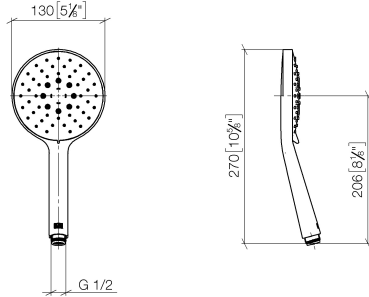

# Hand shower - Matte Black

IMO

28 016 979

- Three or five settings: COMPACT RAIN, COMPACT SOFT FLOW, COMPACT AQUAPRESSURE FLOW, max. flow rate 15 l/min (at 3 bar)
- with anti-scale system
- spray head Ø 130 mm
- 1/2" connection
- WRAS 2009011

Intrinsic protection against back flow.

Fits: IMO, LULU, MADISON, MEM, TARA, CL.1, LISSÉ, VAIA, META, CYO

	Matte Black	28 016 979-33
	Chrome	28 016 979-00 0010
	Chrome	28 016 979-00
	Brushed Platinum	28 016 979-06 0010
	Brushed Platinum	28 016 979-06
	Platinum	28 016 979-08
	Platinum	28 016 979-08 0010
	Dark Chrome	28 016 979-19
	Dark Chrome	28 016 979-19 0010
	Light Gold	28 016 979-26
	Light Gold	28 016 979-26 0010
	Brushed Light Gold	28 016 979-27
	Brushed Light Gold	28 016 979-27 0010
	Brushed Durabronze (23kt Gold)	28 016 979-28
	Brushed Durabronze (23kt Gold)	28 016 979-28 0010
	Matte Black	28 016 979-33 0010
	Brushed Bronze	28 016 979-42 0010
	Brushed Bronze	28 016 979-42
	Brushed Champagne (22kt Gold)	28 016 979-46 0010
	Brushed Champagne (22kt Gold)	28 016 979-46
	Champagne (22kt Gold)	28 016 979-47
	Champagne (22kt Gold)	28 016 979-47 0010
	Brushed Chrome	28 016 979-93
	Brushed Chrome	28 016 979-93 0010
	Brushed Dark Platinum	28 016 979-99
	Brushed Dark Platinum	28 016 979-99 0010

## Hand shower - Matte Black

---

IMO

28 016 979

28 016 979

mm [inches]

Flow rate chart

Codes & Standards