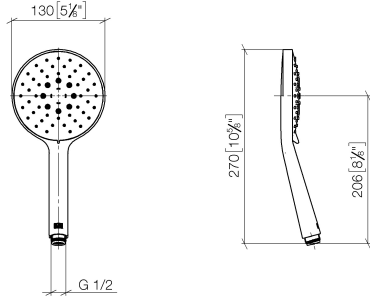

Hand shower - Brushed Bronze

IMO

28 016 979

- Three or five settings: COMPACT RAIN, COMPACT SOFT FLOW, COMPACT AQUAPRESSURE FLOW, max. flow rate 15 l/min (at 3 bar)
- with anti-scale system
- spray head Ø 130 mm
- 1/2" connection
- WRAS 2009011

Intrinsic protection against back flow.

Fits: IMO, LULU, MADISON, MEM, TARA, CL.1, LISSÉ, VAIA, META, CYO

| | | |
|--|-------------------------------|--------------------|
|  | Brushed Bronze | 28 016 979-42 |
|  | Chrome | 28 016 979-00 0010 |
|  | Chrome | 28 016 979-00 |
|  | Brushed Platinum | 28 016 979-06 0010 |
|  | Brushed Platinum | 28 016 979-06 |
|  | Platinum | 28 016 979-08 |
|  | Platinum | 28 016 979-08 0010 |
|  | Dark Chrome | 28 016 979-19 |
|  | Dark Chrome | 28 016 979-19 0010 |
|  | Light Gold | 28 016 979-26 |
|  | Light Gold | 28 016 979-26 0010 |
|  | Brushed Light Gold | 28 016 979-27 |
|  | Brushed Light Gold | 28 016 979-27 0010 |
|  | Brushed Durabrass (23kt Gold) | 28 016 979-28 |
|  | Brushed Durabrass (23kt Gold) | 28 016 979-28 0010 |
|  | Matte Black | 28 016 979-33 |
|  | Matte Black | 28 016 979-33 0010 |
|  | Brushed Bronze | 28 016 979-42 0010 |
|  | Brushed Champagne (22kt Gold) | 28 016 979-46 0010 |
|  | Brushed Champagne (22kt Gold) | 28 016 979-46 |
|  | Champagne (22kt Gold) | 28 016 979-47 |
|  | Champagne (22kt Gold) | 28 016 979-47 0010 |
|  | Brushed Chrome | 28 016 979-93 |
|  | Brushed Chrome | 28 016 979-93 0010 |
|  | Brushed Dark Platinum | 28 016 979-99 |
|  | Brushed Dark Platinum | 28 016 979-99 0010 |

Hand shower - Brushed Bronze

IMO

28 016 979

28 016 979

mm [inches]

Flow rate chart

Codes & Standards

DIN 4109