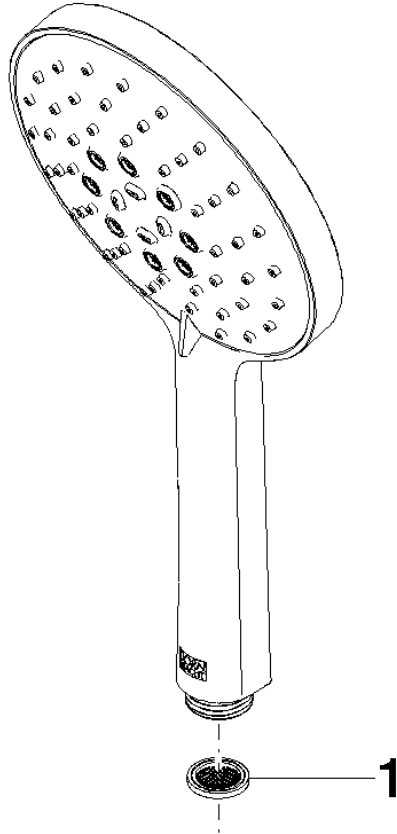

Hand shower - Brushed Bronze

IMO

28 016 979

- Three or five settings: COMPACT RAIN, COMPACT SOFT FLOW, COMPACT AQUAPRESSURE FLOW, max. flow rate 15 l/min (at 3 bar)
- with anti-scale system
- spray head Ø 130 mm
- 1/2" connection
- WRAS 2009011

Hand shower - Brushed Bronze

IMO

28 016 979

28 016 979

mm [inches]

Flow rate chart

Codes & Standards

DIN 4109

ISO 3822

Ü-Zeichen

Hand shower - Brushed Bronze

IMO

28 016 979

Certificates

LGA_29

28 016 979

Product version from 4/1/2024

Parts for other
finishes can be found
here: [Chrome](#)

Hand shower - Brushed Bronze

IMO

28 016 979

Spare parts list

Product version from 4/1/2024

| No. | Item Number | Name | Quantity used | Delivery time |
|-----|-----------------|-------|---------------|---------------|
| | 09 23 01 039 90 | sieve | 1 | 2 |