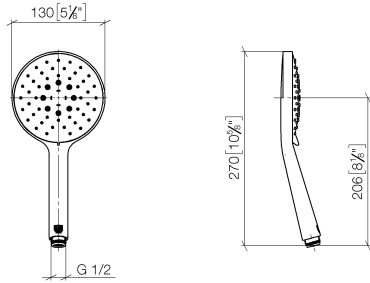

Hand shower FlowReduce - Brushed Champagne (22kt Gold)

IMO

28 016 979

- Three or five settings: COMPACT RAIN, COMPACT SOFT FLOW, COMPACT AQUAPRESSURE FLOW, max. flow rate 6.8 l/min (at 3 bar)
- with anti-scale system
- spray head Ø 130 mm
- 1/2" connection
- This product can help a building meet the requirements of Green Building Rating Systems, e.g. LEED®, BREEAM®, DGNB

Intrinsic protection against back flow.

Fits: IMO, LULU, MADISON, MEM, TARA, CL.1, LISSÉ, VAIA, META, CYO

	Brushed Champagne (22kt Gold)	28 016 979-46 0010
	Chrome	28 016 979-00 0010
	Chrome	28 016 979-00
	Brushed Platinum	28 016 979-06 0010
	Brushed Platinum	28 016 979-06
	Platinum	28 016 979-08
	Platinum	28 016 979-08 0010
	Dark Chrome	28 016 979-19
	Dark Chrome	28 016 979-19 0010
	Light Gold	28 016 979-26
	Light Gold	28 016 979-26 0010
	Brushed Light Gold	28 016 979-27
	Brushed Light Gold	28 016 979-27 0010
	Brushed Durabronze (23kt Gold)	28 016 979-28
	Brushed Durabronze (23kt Gold)	28 016 979-28 0010
	Matte Black	28 016 979-33
	Matte Black	28 016 979-33 0010
	Brushed Bronze	28 016 979-42 0010
	Brushed Bronze	28 016 979-42
	Brushed Champagne (22kt Gold)	28 016 979-46
	Champagne (22kt Gold)	28 016 979-47
	Champagne (22kt Gold)	28 016 979-47 0010
	Brushed Chrome	28 016 979-93
	Brushed Chrome	28 016 979-93 0010
	Brushed Dark Platinum	28 016 979-99
	Brushed Dark Platinum	28 016 979-99 0010

Hand shower FlowReduce - Brushed Champagne (22kt Gold)

IMO

28 016 979

28 016 979

mm [inches]

Flow rate chart

Codes & Standards

DIN 4109