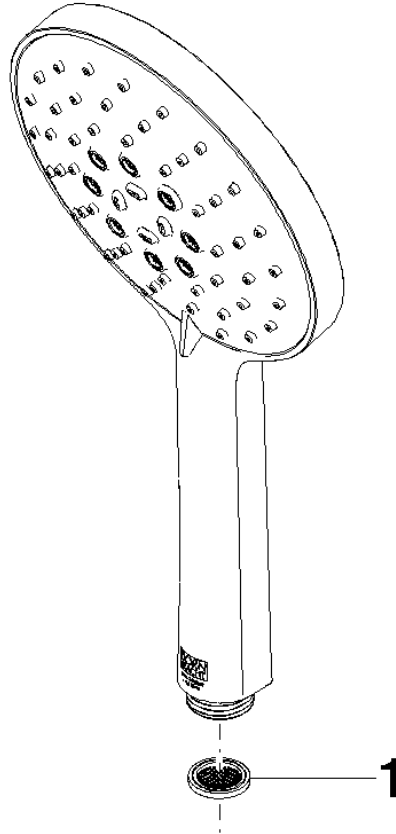

Hand shower FlowReduce - Brushed Champagne (22kt Gold)

IMO

28 016 979

- Three or five settings: COMPACT RAIN, COMPACT SOFT FLOW, COMPACT AQUAPRESSURE FLOW, max. flow rate 6.8 l/min (at 3 bar)
- with anti-scale system
- spray head Ø 130 mm
- 1/2" connection
- This product can help a building meet the requirements of Green Building Rating Systems, e.g. LEED®, BREEAM®, DGNB

Hand shower FlowReduce - Brushed Champagne (22kt Gold)

IMO

28 016 979

28 016 979

mm [inches]

Flow rate chart

Codes & Standards

DIN 4109

EN 1112

ISO 3822

Ü-Zeichen

Hand shower FlowReduce - Brushed Champagne (22kt Gold)

IMO

28 016 979

Certificates

LGA_29

DVGW_DW-
6517DN0

28 016 979

Product version from 4/1/2024

Parts for other
finishes can be found
here: [Chrome](#)

Hand shower FlowReduce - Brushed Champagne (22kt Gold)

IMO

28 016 979

Spare parts list