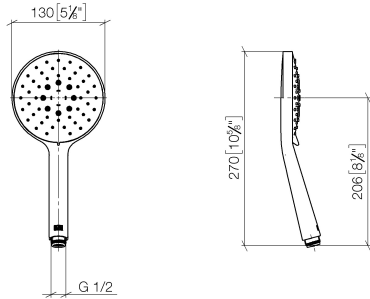

**Hand shower - Champagne (22kt Gold)**

IMO

28 016 979

- Three or five settings: COMPACT RAIN, COMPACT SOFT FLOW, COMPACT AQUAPRESSURE FLOW, max. flow rate 15 l/min (at 3 bar)
- with anti-scale system
- spray head Ø 130 mm
- 1/2" connection
- WRAS 2009011

## Hand shower - Champagne (22kt Gold)

---

IMO

28 016 979

28 016 979

mm [inches]

Flow rate chart

Codes & Standards