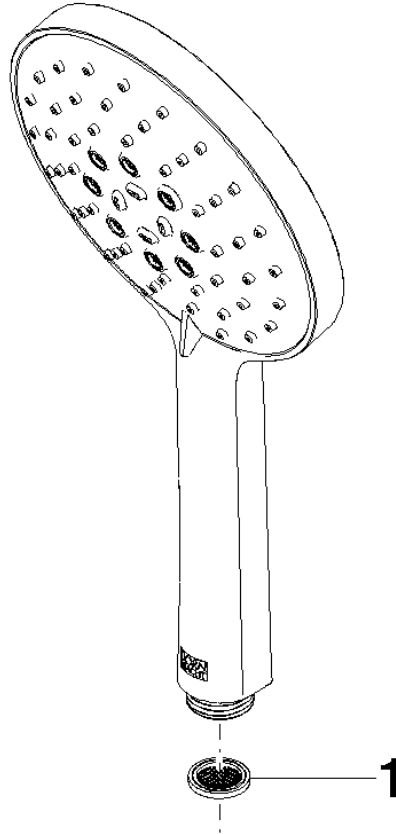

**Hand shower - Champagne (22kt Gold)**

IMO

28 016 979

- Three or five settings: COMPACT RAIN, COMPACT SOFT FLOW, COMPACT AQUAPRESSURE FLOW, max. flow rate 15 l/min (at 3 bar)
- with anti-scale system
- spray head Ø 130 mm
- 1/2" connection
- WRAS 2009011

### Certificates

---

LGA\_29

DVGW\_DW-  
6517DN0

28 016 979

**Product version from 4/1/2024**

Parts for other  
finishes can be found  
here: [Chrome](#)

## Spare parts list