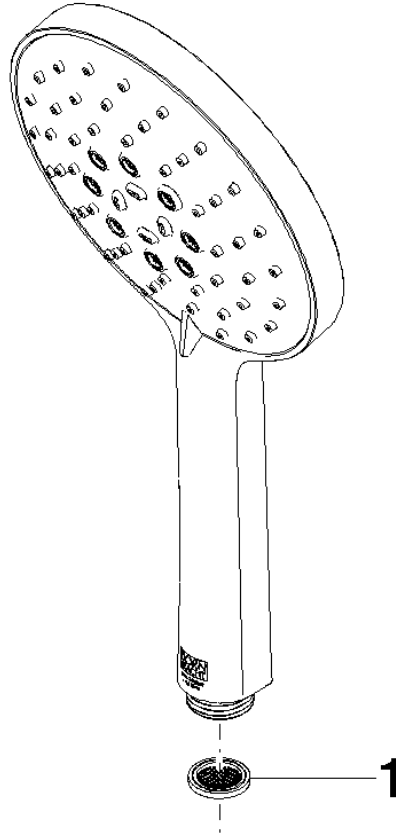

Hand shower FlowReduce - Champagne (22kt Gold)

IMO

28 016 979

- Three or five settings: COMPACT RAIN, COMPACT SOFT FLOW, COMPACT AQUAPRESSURE FLOW, max. flow rate 6.8 l/min (at 3 bar)
- with anti-scale system
- spray head Ø 130 mm
- 1/2" connection
- This product can help a building meet the requirements of Green Building Rating Systems, e.g. LEED®, BREEAM®, DGNB

Hand shower FlowReduce - Champagne (22kt Gold)

IMO

28 016 979

28 016 979

mm [inches]

Flow rate chart

Codes & Standards

DIN 4109

DVGW_DW-
6517DN0

28 016 979

Product version from 4/1/2024

Parts for other
finishes can be found
here: [Chrome](#)

Hand shower FlowReduce - Champagne (22kt Gold)

IMO

28 016 979

Spare parts list