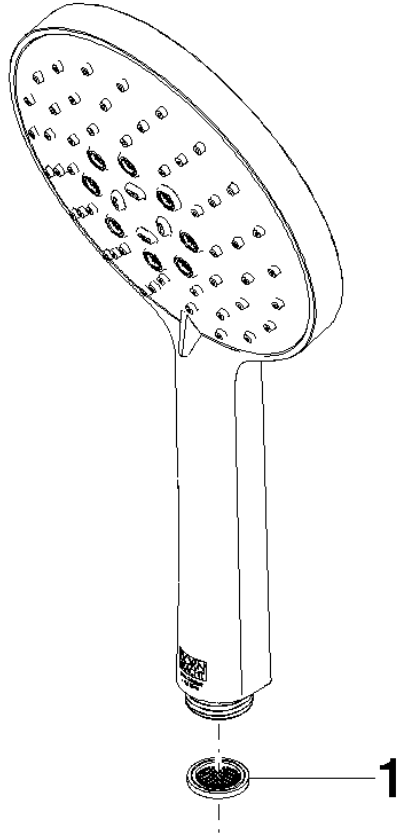

**Hand shower FlowReduce - Brushed Chrome**

IMO

28 016 979

- Three or five settings: COMPACT RAIN, COMPACT SOFT FLOW, COMPACT AQUAPRESSURE FLOW, max. flow rate 6.8 l/min (at 3 bar)
- with anti-scale system
- spray head Ø 130 mm
- 1/2" connection
- This product can help a building meet the requirements of Green Building Rating Systems, e.g. LEED®, BREEAM®, DGNB

## Hand shower FlowReduce - Brushed Chrome

---

IMO

28 016 979

28 016 979

mm [inches]

Flow rate chart

Codes & Standards

## Hand shower FlowReduce - Brushed Chrome

---

IMO

28 016 979

# Hand shower FlowReduce - Brushed Chrome

IMO

28 016 979