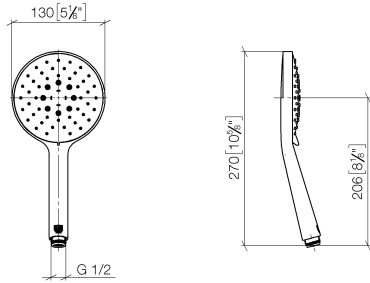

**Hand shower FlowReduce - Brushed Chrome**

IMO

28 016 979

- Three or five settings: COMPACT RAIN, COMPACT SOFT FLOW, COMPACT AQUAPRESSURE FLOW, max. flow rate 6.8 l/min (at 3 bar)
- with anti-scale system
- spray head Ø 130 mm
- 1/2" connection
- This product can help a building meet the requirements of Green Building Rating Systems, e.g. LEED®, BREEAM®, DGNB

Intrinsic protection against back flow.

Fits: IMO, LULU, MADISON, MEM, TARA, CL.1, LISSÉ, VAIA, META, CYO

	Brushed Chrome	28 016 979-93 0010
	Chrome	28 016 979-00 0010
	Chrome	28 016 979-00
	Brushed Platinum	28 016 979-06 0010
	Brushed Platinum	28 016 979-06
	Platinum	28 016 979-08
	Platinum	28 016 979-08 0010
	Dark Chrome	28 016 979-19
	Dark Chrome	28 016 979-19 0010
	Light Gold	28 016 979-26
	Light Gold	28 016 979-26 0010
	Brushed Light Gold	28 016 979-27
	Brushed Light Gold	28 016 979-27 0010
	Brushed Durabrass (23kt Gold)	28 016 979-28
	Brushed Durabrass (23kt Gold)	28 016 979-28 0010
	Matte Black	28 016 979-33
	Matte Black	28 016 979-33 0010
	Brushed Bronze	28 016 979-42 0010
	Brushed Bronze	28 016 979-42
	Brushed Champagne (22kt Gold)	28 016 979-46 0010
	Brushed Champagne (22kt Gold)	28 016 979-46
	Champagne (22kt Gold)	28 016 979-47
	Champagne (22kt Gold)	28 016 979-47 0010
	Brushed Chrome	28 016 979-93
	Brushed Dark Platinum	28 016 979-99
	Brushed Dark Platinum	28 016 979-99 0010

## Hand shower FlowReduce - Brushed Chrome

---

IMO

28 016 979

28 016 979

mm [inches]

Flow rate chart

Codes & Standards