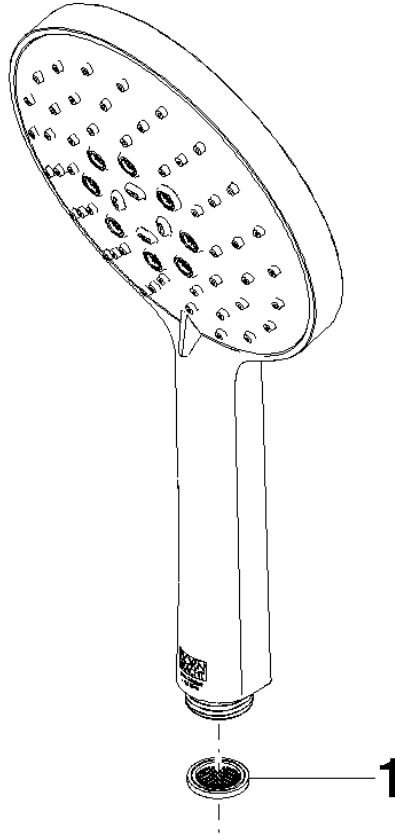

Hand shower FlowReduce - Brushed Dark Platinum

IMO

28 016 979

- Three or five settings: COMPACT RAIN, COMPACT SOFT FLOW, COMPACT AQUAPRESSURE FLOW, max. flow rate 6.8 l/min (at 3 bar)
- with anti-scale system
- spray head Ø 130 mm
- 1/2" connection
- This product can help a building meet the requirements of Green Building Rating Systems, e.g. LEED®, BREEAM®, DGNB

Hand shower FlowReduce - Brushed Dark Platinum

IMO

28 016 979

28 016 979

mm [inches]

Flow rate chart

Codes & Standards

ASME A112.18.1

Certificates

IAPMO_4976

LGA_29

DVGW_DW-
6517DN0

28 016 979

Product version from 4/1/2024

Parts for other
finishes can be found
here: [Chrome](#)

Hand shower FlowReduce - Brushed Dark Platinum