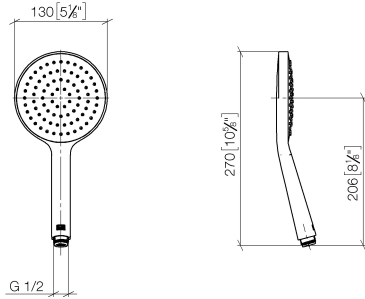

28 017 979

- COMPACT RAIN, max. flow rate 15 l/min (at 3 bar)
- with anti-scale system
- spray head Ø 130 mm
- 1/2" connection
- WRAS 2009011

Intrinsic protection against back flow.

Fits: IMO, LULU, MADISON, MEM, TARA,
CL.1, LISSÉ, VAIA, META, CYO

	Chrome	28 017 979-00
	Chrome	28 017 979-00 0010
	Brushed Platinum	28 017 979-06 0010
	Brushed Platinum	28 017 979-06
	Platinum	28 017 979-08 0010
	Platinum	28 017 979-08
	Dark Chrome	28 017 979-19
	Dark Chrome	28 017 979-19 0010
	Light Gold	28 017 979-26 0010
	Light Gold	28 017 979-26
	Brushed Light Gold	28 017 979-27 0010
	Brushed Light Gold	28 017 979-27
	Brushed Durabrass (23kt Gold)	28 017 979-28
	Brushed Durabrass (23kt Gold)	28 017 979-28 0010
	Matte Black	28 017 979-33
	Matte Black	28 017 979-33 0010
	Brushed Bronze	28 017 979-42 0010
	Brushed Bronze	28 017 979-42
	Brushed Champagne (22kt Gold)	28 017 979-46 0010
	Brushed Champagne (22kt Gold)	28 017 979-46
	Champagne (22kt Gold)	28 017 979-47
	Champagne (22kt Gold)	28 017 979-47 0010
	Brushed Chrome	28 017 979-93
	Brushed Chrome	28 017 979-93 0010
	Brushed Dark Platinum	28 017 979-99
	Brushed Dark Platinum	28 017 979-99 0010

Hand shower - Chrome

IMO

28 017 979

28 017 979

mm [inches]

Flow rate chart

Certificates

DVGW_DW-
6517DN0129.