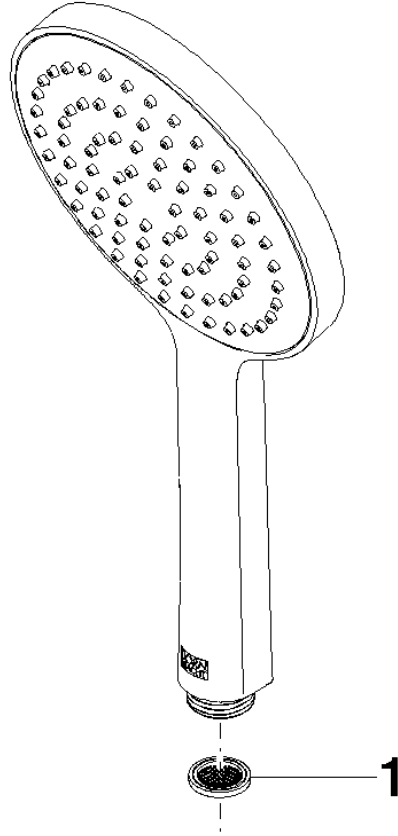

28 017 979

- COMPACT RAIN, max. flow rate 15 l/min (at 3 bar)
- with anti-scale system
- spray head Ø 130 mm
- 1/2" connection
- WRAS 2009011

Intrinsic protection against back flow.

Fits: IMO, LULU, MADISON, MEM, TARA,
CL.1, LISSÉ, VAIA, META, CYO

	Chrome	28 017 979-00
	Chrome	28 017 979-00 0010
	Brushed Platinum	28 017 979-06 0010
	Brushed Platinum	28 017 979-06
	Platinum	28 017 979-08 0010
	Platinum	28 017 979-08
	Dark Chrome	28 017 979-19
	Dark Chrome	28 017 979-19 0010
	Light Gold	28 017 979-26 0010
	Light Gold	28 017 979-26
	Brushed Light Gold	28 017 979-27 0010
	Brushed Light Gold	28 017 979-27
	Brushed Durabrass (23kt Gold)	28 017 979-28
	Brushed Durabrass (23kt Gold)	28 017 979-28 0010
	Matte Black	28 017 979-33
	Matte Black	28 017 979-33 0010
	Brushed Bronze	28 017 979-42 0010
	Brushed Bronze	28 017 979-42
	Brushed Champagne (22kt Gold)	28 017 979-46 0010
	Brushed Champagne (22kt Gold)	28 017 979-46
	Champagne (22kt Gold)	28 017 979-47
	Champagne (22kt Gold)	28 017 979-47 0010
	Brushed Chrome	28 017 979-93
	Brushed Chrome	28 017 979-93 0010
	Brushed Dark Platinum	28 017 979-99
	Brushed Dark Platinum	28 017 979-99 0010

Hand shower - Chrome

IMO

28 017 979

28 017 979

mm [inches]

Flow rate chart

Certificates

DVGW_DW-
6517DN0129.

LGA_29983.

WRAS_2009011.

28 017 979

Spare parts list

No.	Item Number	Name	Quantity used	Delivery time
1	09 23 01 039 90	sieve	1	2