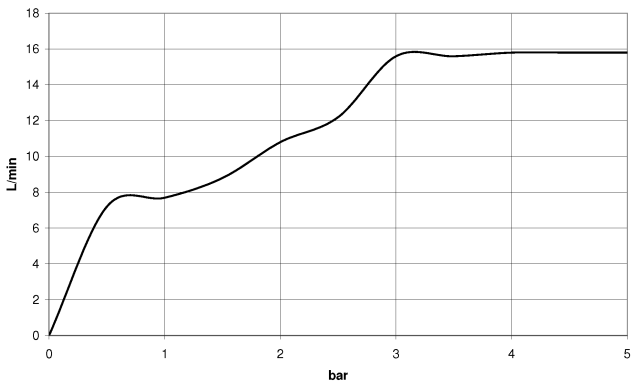

## Hand shower - Brushed Platinum

IMO

28 017 979

28 017 979

mm [inches]

Flow rate chart

Certificates

DVGW\_DW-  
6517DN0129.