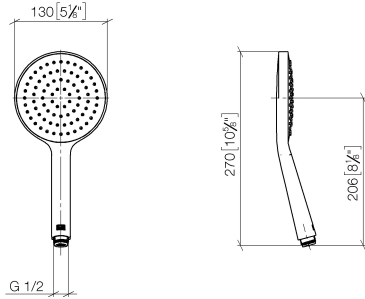

28 017 979

- COMPACT RAIN, max. flow rate 15 l/min (at 3 bar)
- with anti-scale system
- spray head Ø 130 mm
- 1/2" connection

Intrinsic protection against back flow.

Fits: IMO, LULU, MADISON, MEM, TARA, CL.1, LISSÉ, VAIA, META, CYO

	Brushed Platinum	28 017 979-06
	Chrome	28 017 979-00 0010
	Chrome	28 017 979-00
	Brushed Platinum	28 017 979-06 0010
	Platinum	28 017 979-08 0010
	Platinum	28 017 979-08
	Dark Chrome	28 017 979-19
	Dark Chrome	28 017 979-19 0010
	Light Gold	28 017 979-26 0010
	Light Gold	28 017 979-26
	Brushed Light Gold	28 017 979-27 0010
	Brushed Light Gold	28 017 979-27
	Brushed Durabrass (23kt Gold)	28 017 979-28
	Brushed Durabrass (23kt Gold)	28 017 979-28 0010
	Matte Black	28 017 979-33
	Matte Black	28 017 979-33 0010
	Brushed Bronze	28 017 979-42 0010
	Brushed Bronze	28 017 979-42
	Brushed Champagne (22kt Gold)	28 017 979-46 0010
	Brushed Champagne (22kt Gold)	28 017 979-46
	Champagne (22kt Gold)	28 017 979-47
	Champagne (22kt Gold)	28 017 979-47 0010
	Brushed Chrome	28 017 979-93
	Brushed Chrome	28 017 979-93 0010
	Brushed Dark Platinum	28 017 979-99
	Brushed Dark Platinum	28 017 979-99 0010

## Hand shower - Brushed Platinum

IMO

28 017 979

28 017 979

mm [inches]

Flow rate chart

Certificates

DVGW\_DW-  
6517DN0129.