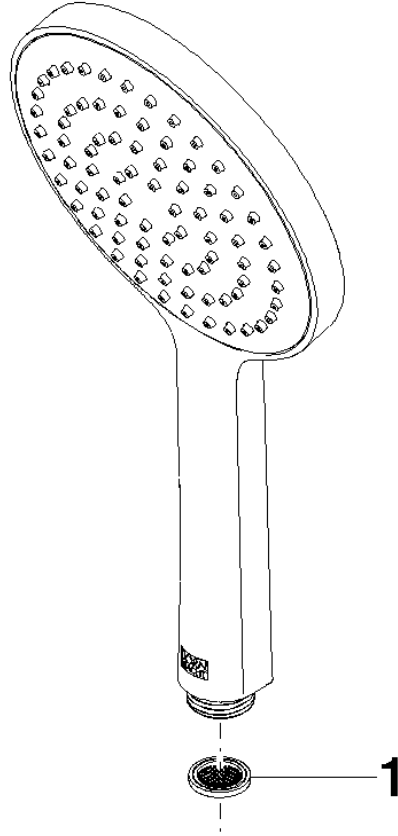

28 017 979

- COMPACT RAIN, max. flow rate 15 l/min (at 3 bar)
- with anti-scale system
- spray head Ø 130 mm
- 1/2" connection

Intrinsic protection against back flow.

Fits: IMO, LULU, MADISON, MEM, TARA, CL.1, LISSÉ, VAIA, META, CYO

	Brushed Platinum	28 017 979-06
	Chrome	28 017 979-00 0010
	Chrome	28 017 979-00
	Brushed Platinum	28 017 979-06 0010
	Platinum	28 017 979-08 0010
	Platinum	28 017 979-08
	Dark Chrome	28 017 979-19
	Dark Chrome	28 017 979-19 0010
	Light Gold	28 017 979-26 0010
	Light Gold	28 017 979-26
	Brushed Light Gold	28 017 979-27 0010
	Brushed Light Gold	28 017 979-27
	Brushed Durabrass (23kt Gold)	28 017 979-28
	Brushed Durabrass (23kt Gold)	28 017 979-28 0010
	Matte Black	28 017 979-33
	Matte Black	28 017 979-33 0010
	Brushed Bronze	28 017 979-42 0010
	Brushed Bronze	28 017 979-42
	Brushed Champagne (22kt Gold)	28 017 979-46 0010
	Brushed Champagne (22kt Gold)	28 017 979-46
	Champagne (22kt Gold)	28 017 979-47
	Champagne (22kt Gold)	28 017 979-47 0010
	Brushed Chrome	28 017 979-93
	Brushed Chrome	28 017 979-93 0010
	Brushed Dark Platinum	28 017 979-99
	Brushed Dark Platinum	28 017 979-99 0010

## Hand shower - Brushed Platinum

IMO

28 017 979

28 017 979

mm [inches]

Flow rate chart

Certificates

DVGW\_DW-  
6517DN0129.

LGA\_29983.

WRAS\_2009011.

28 017 979

Parts for other finishes can be found here: [Chrome](#)

Spare parts list

No.	Item Number	Name	Quantity used	Delivery time
1	09 23 01 039 90	sieve	1	2