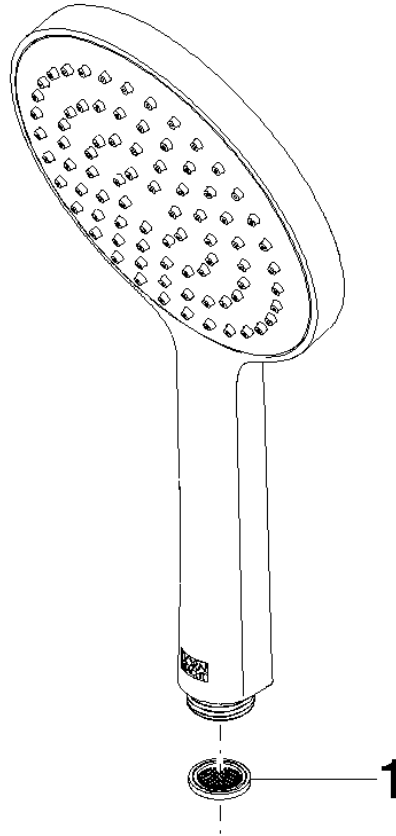

28 017 979

- COMPACT RAIN, max. flow rate 15 l/min (at 3 bar)
- with anti-scale system
- spray head Ø 130 mm
- 1/2" connection

Intrinsic protection against back flow.

Fits: IMO, LULU, MADISON, MEM, TARA, CL.1, LISSÉ, VAIA, META, CYO

	Platinum	28 017 979-08
	Chrome	28 017 979-00 0010
	Chrome	28 017 979-00
	Brushed Platinum	28 017 979-06 0010
	Brushed Platinum	28 017 979-06
	Platinum	28 017 979-08 0010
	Dark Chrome	28 017 979-19
	Dark Chrome	28 017 979-19 0010
	Light Gold	28 017 979-26 0010
	Light Gold	28 017 979-26
	Brushed Light Gold	28 017 979-27 0010
	Brushed Light Gold	28 017 979-27
	Brushed Durabrass (23kt Gold)	28 017 979-28
	Brushed Durabrass (23kt Gold)	28 017 979-28 0010
	Matte Black	28 017 979-33
	Matte Black	28 017 979-33 0010
	Brushed Bronze	28 017 979-42 0010
	Brushed Bronze	28 017 979-42
	Brushed Champagne (22kt Gold)	28 017 979-46 0010
	Brushed Champagne (22kt Gold)	28 017 979-46
	Champagne (22kt Gold)	28 017 979-47
	Champagne (22kt Gold)	28 017 979-47 0010
	Brushed Chrome	28 017 979-93
	Brushed Chrome	28 017 979-93 0010
	Brushed Dark Platinum	28 017 979-99
	Brushed Dark Platinum	28 017 979-99 0010

Hand shower - Platinum

IMO

28 017 979

28 017 979

mm [inches]

Flow rate chart

Certificates

DVGW_DW-
6517DN0129.

LGA_29983.

WRAS_2009011.

28 017 979

Parts for other finishes can be found here: [Chrome](#)

Spare parts list

No.	Item Number	Name	Quantity used	Delivery time
1	09 23 01 039 90	sieve	1	2