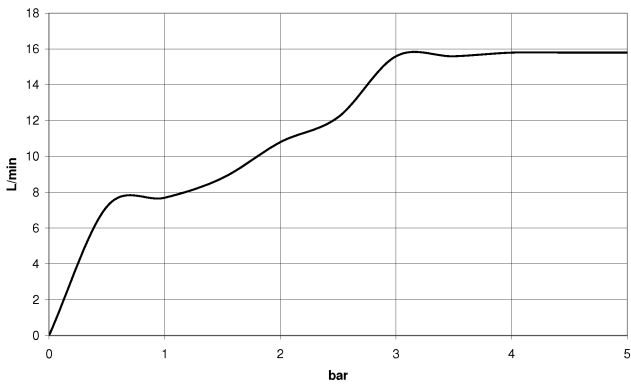

Hand shower - Dark Chrome

IMO

28 017 979

28 017 979

mm [inches]

Flow rate chart

Certificates

DVGW_DW- LGA_29983.
6517DN0129.