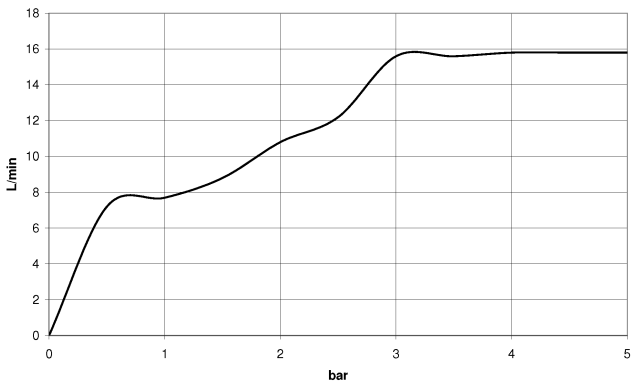

Hand shower - Light Gold

IMO

28 017 979

- COMPACT RAIN, max. flow rate 15 l/min (at 3 bar)
- with anti-scale system
- spray head Ø 130 mm
- 1/2" connection

Intrinsic protection against back flow.

Fits: IMO, LULU, MADISON, MEM, TARA, CL.1, LISSÉ, VAIA, META, CYO

Hand shower - Light Gold

IMO

28 017 979

28 017 979

mm [inches]

Flow rate chart

Certificates

LGA_29983.