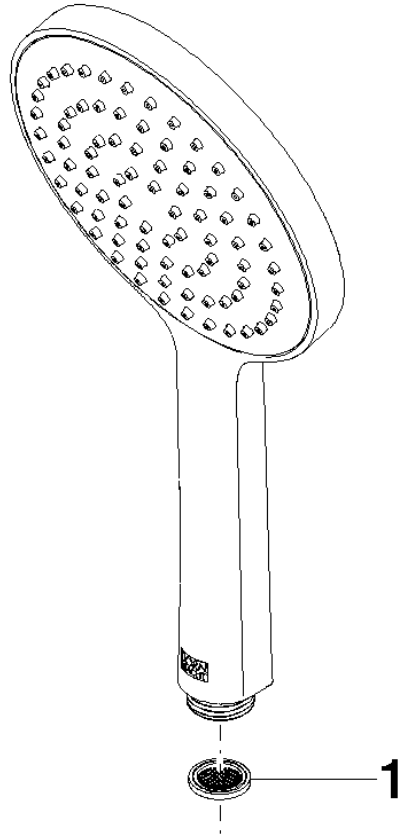

Hand shower - Light Gold

IMO

28 017 979

- COMPACT RAIN, max. flow rate 15 l/min (at 3 bar)
- with anti-scale system
- spray head Ø 130 mm
- 1/2" connection

Intrinsic protection against back flow.

Fits: IMO, LULU, MADISON, MEM, TARA, CL.1, LISSÉ, VAIA, META, CYO

	Light Gold	28 017 979-26
	Chrome	28 017 979-00 0010
	Chrome	28 017 979-00
	Brushed Platinum	28 017 979-06 0010
	Brushed Platinum	28 017 979-06
	Platinum	28 017 979-08 0010
	Platinum	28 017 979-08
	Dark Chrome	28 017 979-19
	Dark Chrome	28 017 979-19 0010
	Light Gold	28 017 979-26 0010
	Brushed Light Gold	28 017 979-27 0010
	Brushed Light Gold	28 017 979-27
	Brushed Durabrass (23kt Gold)	28 017 979-28
	Brushed Durabrass (23kt Gold)	28 017 979-28 0010
	Matte Black	28 017 979-33
	Matte Black	28 017 979-33 0010
	Brushed Bronze	28 017 979-42 0010
	Brushed Bronze	28 017 979-42
	Brushed Champagne (22kt Gold)	28 017 979-46 0010
	Brushed Champagne (22kt Gold)	28 017 979-46
	Champagne (22kt Gold)	28 017 979-47
	Champagne (22kt Gold)	28 017 979-47 0010
	Brushed Chrome	28 017 979-93
	Brushed Chrome	28 017 979-93 0010
	Brushed Dark Platinum	28 017 979-99
	Brushed Dark Platinum	28 017 979-99 0010

Hand shower - Light Gold

IMO

28 017 979

28 017 979

mm [inches]

Flow rate chart

Certificates

LGA_29983.

28 017 979

Parts for other finishes can be found here: [Chrome](#)

Spare parts list

No.	Item Number	Name	Quantity used	Delivery time
1	09 23 01 039 90	sieve	1	2