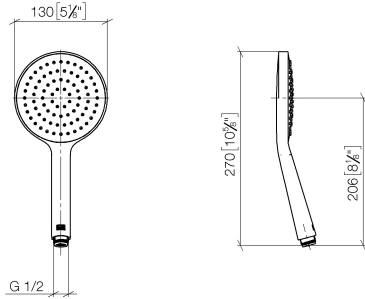

Hand shower - Light Gold

IMO

28 017 979

- COMPACT RAIN, max. flow rate 15 l/min (at 3 bar)
- with anti-scale system
- spray head Ø 130 mm
- 1/2" connection

Intrinsic protection against back flow.

Fits: IMO, LULU, MADISON, MEM, TARA, CL.1, LISSÉ, VAIA, META, CYO

	Light Gold	28 017 979-26
	Chrome	28 017 979-00 0010
	Chrome	28 017 979-00
	Brushed Platinum	28 017 979-06 0010
	Brushed Platinum	28 017 979-06
	Platinum	28 017 979-08 0010
	Platinum	28 017 979-08
	Dark Chrome	28 017 979-19
	Dark Chrome	28 017 979-19 0010
	Light Gold	28 017 979-26 0010
	Brushed Light Gold	28 017 979-27 0010
	Brushed Light Gold	28 017 979-27
	Brushed Durabrass (23kt Gold)	28 017 979-28
	Brushed Durabrass (23kt Gold)	28 017 979-28 0010
	Matte Black	28 017 979-33
	Matte Black	28 017 979-33 0010
	Brushed Bronze	28 017 979-42 0010
	Brushed Bronze	28 017 979-42
	Brushed Champagne (22kt Gold)	28 017 979-46 0010
	Brushed Champagne (22kt Gold)	28 017 979-46
	Champagne (22kt Gold)	28 017 979-47
	Champagne (22kt Gold)	28 017 979-47 0010
	Brushed Chrome	28 017 979-93
	Brushed Chrome	28 017 979-93 0010
	Brushed Dark Platinum	28 017 979-99
	Brushed Dark Platinum	28 017 979-99 0010

Hand shower - Light Gold

IMO

28 017 979

28 017 979

mm [inches]

Flow rate chart

Certificates

LGA_29983.