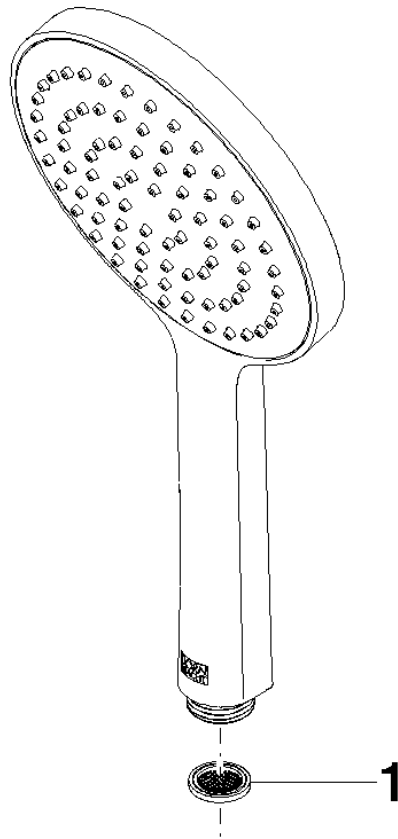

Hand shower - Brushed Light Gold

IMO

28 017 979

- COMPACT RAIN, max. flow rate 15 l/min (at 3 bar)
- with anti-scale system
- spray head Ø 130 mm
- 1/2" connection

Intrinsic protection against back flow.

Fits: IMO, LULU, MADISON, MEM, TARA, CL.1, LISSÉ, VAIA, META, CYO

	Brushed Light Gold	28 017 979-27
	Chrome	28 017 979-00 0010
	Chrome	28 017 979-00
	Brushed Platinum	28 017 979-06 0010
	Brushed Platinum	28 017 979-06
	Platinum	28 017 979-08 0010
	Platinum	28 017 979-08
	Dark Chrome	28 017 979-19
	Dark Chrome	28 017 979-19 0010
	Light Gold	28 017 979-26 0010
	Light Gold	28 017 979-26
	Brushed Light Gold	28 017 979-27 0010
	Brushed Durabrass (23kt Gold)	28 017 979-28
	Brushed Durabrass (23kt Gold)	28 017 979-28 0010
	Matte Black	28 017 979-33
	Matte Black	28 017 979-33 0010
	Brushed Bronze	28 017 979-42 0010
	Brushed Bronze	28 017 979-42
	Brushed Champagne (22kt Gold)	28 017 979-46 0010
	Brushed Champagne (22kt Gold)	28 017 979-46
	Champagne (22kt Gold)	28 017 979-47
	Champagne (22kt Gold)	28 017 979-47 0010
	Brushed Chrome	28 017 979-93
	Brushed Chrome	28 017 979-93 0010
	Brushed Dark Platinum	28 017 979-99
	Brushed Dark Platinum	28 017 979-99 0010

Hand shower - Brushed Light Gold

IMO

28 017 979

28 017 979

mm [inches]

Flow rate chart

Certificates

LGA_29983.

28 017 979

Parts for other finishes can be found here: [Chrome](#)

Spare parts list

No.	Item Number	Name	Quantity used	Delivery time
1	09 23 01 039 90	sieve	1	2