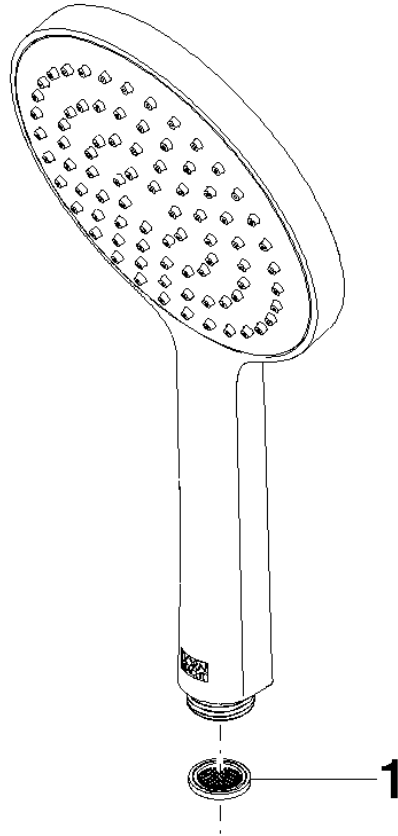

28 017 979

Parts for other finishes can be found here: [Chrome](#)

Spare parts list

No.	Item Number	Name	Quantity used	Delivery time
1	09 23 01 039 90	sieve	1	2