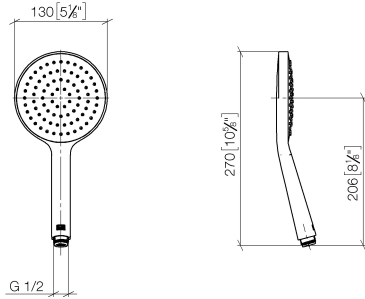

**Hand shower - Brushed Durabrass (23kt Gold)**

IMO

28 017 979

- COMPACT RAIN, max. flow rate 15 l/min (at 3 bar)
- with anti-scale system
- spray head Ø 130 mm
- 1/2" connection

Intrinsic protection against back flow.

## Hand shower - Brushed Durabronz (23kt Gold)

---

IMO

28 017 979

28 017 979

mm [inches]

Flow rate chart

Certificates