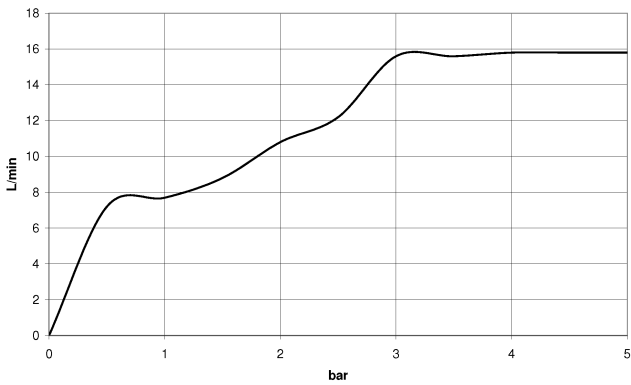

**Hand shower - Brushed Durabrass (23kt Gold)**

IMO

28 017 979

- COMPACT RAIN, max. flow rate 15 l/min (at 3 bar)
- with anti-scale system
- spray head Ø 130 mm
- 1/2" connection

Intrinsic protection against back flow.

## Hand shower - Brushed Durabronz (23kt Gold)

---

IMO

28 017 979

28 017 979

mm [inches]

Flow rate chart

Certificates