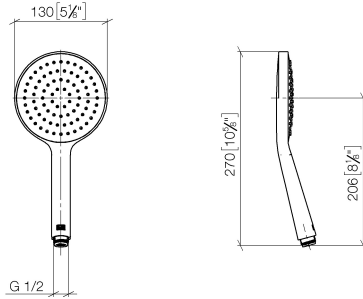

Hand shower - Matte Black

IMO

28 017 979

- COMPACT RAIN, max. flow rate 15 l/min (at 3 bar)
- with anti-scale system
- spray head Ø 130 mm
- 1/2" connection

Intrinsic protection against back flow.

Fits: IMO, LULU, MADISON, MEM, TARA, CL.1, LISSÉ, VAIA, META, CYO

	Matte Black	28 017 979-33
	Chrome	28 017 979-00 0010
	Chrome	28 017 979-00
	Brushed Platinum	28 017 979-06 0010
	Brushed Platinum	28 017 979-06
	Platinum	28 017 979-08 0010
	Platinum	28 017 979-08
	Dark Chrome	28 017 979-19
	Dark Chrome	28 017 979-19 0010
	Light Gold	28 017 979-26 0010
	Light Gold	28 017 979-26
	Brushed Light Gold	28 017 979-27 0010
	Brushed Light Gold	28 017 979-27
	Brushed Durabrass (23kt Gold)	28 017 979-28
	Brushed Durabrass (23kt Gold)	28 017 979-28 0010
	Matte Black	28 017 979-33 0010
	Brushed Bronze	28 017 979-42 0010
	Brushed Bronze	28 017 979-42
	Brushed Champagne (22kt Gold)	28 017 979-46 0010
	Brushed Champagne (22kt Gold)	28 017 979-46
	Champagne (22kt Gold)	28 017 979-47
	Champagne (22kt Gold)	28 017 979-47 0010
	Brushed Chrome	28 017 979-93
	Brushed Chrome	28 017 979-93 0010
	Brushed Dark Platinum	28 017 979-99
	Brushed Dark Platinum	28 017 979-99 0010

Hand shower - Matte Black

IMO

28 017 979

28 017 979

mm [inches]

Flow rate chart

Certificates

DVGW_DW-
6517DN0129.