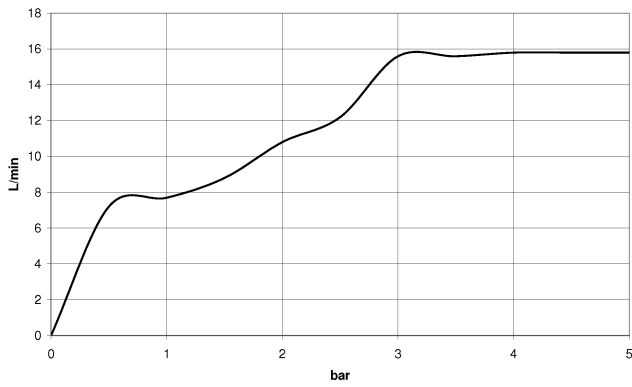

Hand shower - Matte Black

IMO

28 017 979

- COMPACT RAIN, max. flow rate 15 l/min (at 3 bar)
- with anti-scale system
- spray head Ø 130 mm
- 1/2" connection

Intrinsic protection against back flow.

Fits: IMO, LULU, MADISON, MEM, TARA, CL.1, LISSÉ, VAIA, META, CYO

Hand shower - Matte Black

IMO

28 017 979

28 017 979

mm [inches]

Flow rate chart

Certificates

DVGW_DW-
6517DN0129.