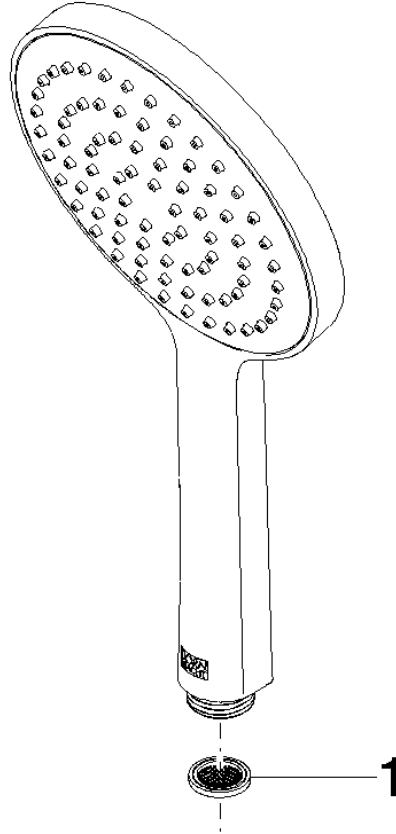

Hand shower - Matte Black

IMO

28 017 979

- COMPACT RAIN, max. flow rate 15 l/min (at 3 bar)
- with anti-scale system
- spray head Ø 130 mm
- 1/2" connection

Intrinsic protection against back flow.

Fits: IMO, LULU, MADISON, MEM, TARA, CL.1, LISSÉ, VAIA, META, CYO

	Matte Black	28 017 979-33
	Chrome	28 017 979-00 0010
	Chrome	28 017 979-00
	Brushed Platinum	28 017 979-06 0010
	Brushed Platinum	28 017 979-06
	Platinum	28 017 979-08 0010
	Platinum	28 017 979-08
	Dark Chrome	28 017 979-19
	Dark Chrome	28 017 979-19 0010
	Light Gold	28 017 979-26 0010
	Light Gold	28 017 979-26
	Brushed Light Gold	28 017 979-27 0010
	Brushed Light Gold	28 017 979-27
	Brushed Durabrass (23kt Gold)	28 017 979-28
	Brushed Durabrass (23kt Gold)	28 017 979-28 0010
	Matte Black	28 017 979-33 0010
	Brushed Bronze	28 017 979-42 0010
	Brushed Bronze	28 017 979-42
	Brushed Champagne (22kt Gold)	28 017 979-46 0010
	Brushed Champagne (22kt Gold)	28 017 979-46
	Champagne (22kt Gold)	28 017 979-47
	Champagne (22kt Gold)	28 017 979-47 0010
	Brushed Chrome	28 017 979-93
	Brushed Chrome	28 017 979-93 0010
	Brushed Dark Platinum	28 017 979-99
	Brushed Dark Platinum	28 017 979-99 0010

Hand shower - Matte Black

IMO

28 017 979

28 017 979

mm [inches]

Flow rate chart

Certificates

DVGW_DW-
6517DN0129.

LGA_29983.

WRAS_2009011.

28 017 979

Parts for other finishes can be found here: [Chrome](#)

Spare parts list

No.	Item Number	Name	Quantity used	Delivery time
1	09 23 01 039 90	sieve	1	2