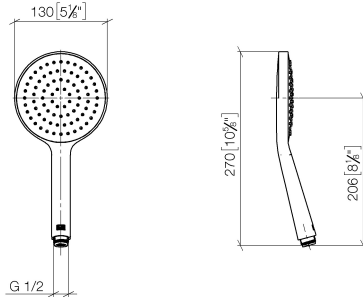

28 017 979

- COMPACT RAIN, max. flow rate 15 l/min (at 3 bar)
- with anti-scale system
- spray head Ø 130 mm
- 1/2" connection

Intrinsic protection against back flow.

Fits: IMO, LULU, MADISON, MEM, TARA, CL.1, LISSÉ, VAIA, META, CYO

	Brushed Bronze	28 017 979-42
	Chrome	28 017 979-00 0010
	Chrome	28 017 979-00
	Brushed Platinum	28 017 979-06 0010
	Brushed Platinum	28 017 979-06
	Platinum	28 017 979-08 0010
	Platinum	28 017 979-08
	Dark Chrome	28 017 979-19
	Dark Chrome	28 017 979-19 0010
	Light Gold	28 017 979-26 0010
	Light Gold	28 017 979-26
	Brushed Light Gold	28 017 979-27 0010
	Brushed Light Gold	28 017 979-27
	Brushed Durabrass (23kt Gold)	28 017 979-28
	Brushed Durabrass (23kt Gold)	28 017 979-28 0010
	Matte Black	28 017 979-33
	Matte Black	28 017 979-33 0010
	Brushed Bronze	28 017 979-42 0010
	Brushed Champagne (22kt Gold)	28 017 979-46 0010
	Brushed Champagne (22kt Gold)	28 017 979-46
	Champagne (22kt Gold)	28 017 979-47
	Champagne (22kt Gold)	28 017 979-47 0010
	Brushed Chrome	28 017 979-93
	Brushed Chrome	28 017 979-93 0010
	Brushed Dark Platinum	28 017 979-99
	Brushed Dark Platinum	28 017 979-99 0010

Hand shower - Brushed Bronze

IMO

28 017 979

28 017 979

mm [inches]

Flow rate chart

Certificates

LGA_29983.