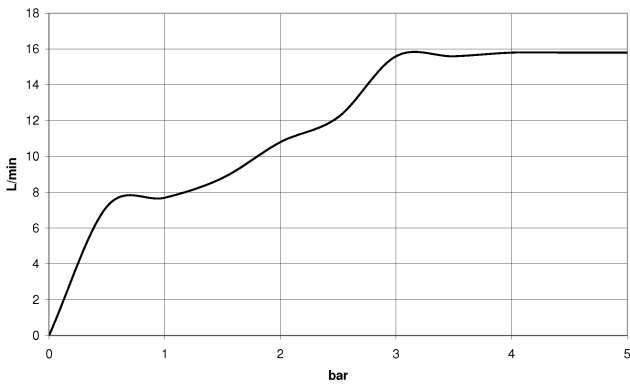

Hand shower - Brushed Bronze

IMO

28 017 979

28 017 979

mm [inches]

Flow rate chart

Certificates

LGA_29983.