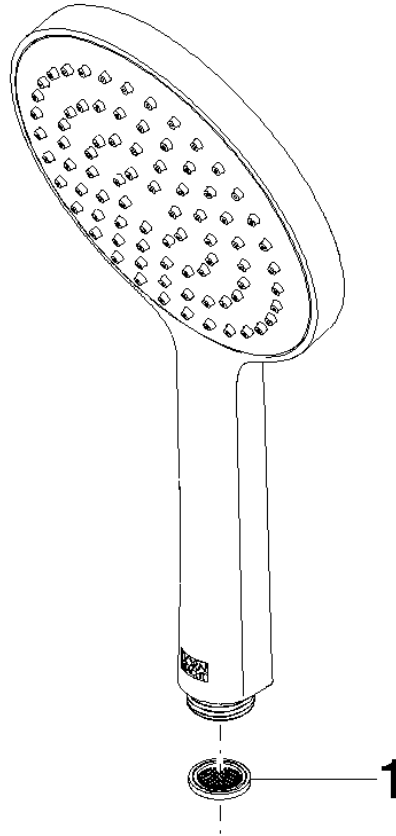

28 017 979

- COMPACT RAIN, max. flow rate 15 l/min (at 3 bar)
- with anti-scale system
- spray head Ø 130 mm
- 1/2" connection

Intrinsic protection against back flow.

Fits: IMO, LULU, MADISON, MEM, TARA, CL.1, LISSÉ, VAIA, META, CYO

	Brushed Bronze	28 017 979-42
	Chrome	28 017 979-00 0010
	Chrome	28 017 979-00
	Brushed Platinum	28 017 979-06 0010
	Brushed Platinum	28 017 979-06
	Platinum	28 017 979-08 0010
	Platinum	28 017 979-08
	Dark Chrome	28 017 979-19
	Dark Chrome	28 017 979-19 0010
	Light Gold	28 017 979-26 0010
	Light Gold	28 017 979-26
	Brushed Light Gold	28 017 979-27 0010
	Brushed Light Gold	28 017 979-27
	Brushed Durabrass (23kt Gold)	28 017 979-28
	Brushed Durabrass (23kt Gold)	28 017 979-28 0010
	Matte Black	28 017 979-33
	Matte Black	28 017 979-33 0010
	Brushed Bronze	28 017 979-42 0010
	Brushed Champagne (22kt Gold)	28 017 979-46 0010
	Brushed Champagne (22kt Gold)	28 017 979-46
	Champagne (22kt Gold)	28 017 979-47
	Champagne (22kt Gold)	28 017 979-47 0010
	Brushed Chrome	28 017 979-93
	Brushed Chrome	28 017 979-93 0010
	Brushed Dark Platinum	28 017 979-99
	Brushed Dark Platinum	28 017 979-99 0010

Hand shower - Brushed Bronze

IMO

28 017 979

28 017 979

mm [inches]

Flow rate chart

Certificates

LGA_29983.

28 017 979

Parts for other finishes can be found here: [Chrome](#)

Spare parts list

No.	Item Number	Name	Quantity used	Delivery time
1	09 23 01 039 90	sieve	1	2