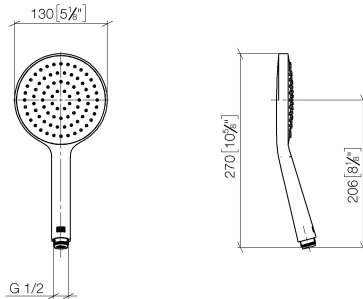

## Hand shower - Brushed Champagne (22kt Gold)

IMO

28 017 979

- COMPACT RAIN, max. flow rate 15 l/min (at 3 bar)
- with anti-scale system
- spray head Ø 130 mm
- 1/2" connection
- WRAS 2009011

Intrinsic protection against back flow.

Fits: IMO, LULU, MADISON, MEM, TARA, CL.1, LISSÉ, VAIA, META, CYO

	Brushed Champagne (22kt Gold)	28 017 979-46
	Chrome	28 017 979-00 0010
	Chrome	28 017 979-00
	Brushed Platinum	28 017 979-06 0010
	Brushed Platinum	28 017 979-06
	Platinum	28 017 979-08 0010
	Platinum	28 017 979-08
	Dark Chrome	28 017 979-19
	Dark Chrome	28 017 979-19 0010
	Light Gold	28 017 979-26 0010
	Light Gold	28 017 979-26
	Brushed Light Gold	28 017 979-27 0010
	Brushed Light Gold	28 017 979-27
	Brushed Durabrass (23kt Gold)	28 017 979-28
	Brushed Durabrass (23kt Gold)	28 017 979-28 0010
	Matte Black	28 017 979-33
	Matte Black	28 017 979-33 0010
	Brushed Bronze	28 017 979-42 0010
	Brushed Bronze	28 017 979-42
	Brushed Champagne (22kt Gold)	28 017 979-46 0010
	Champagne (22kt Gold)	28 017 979-47
	Champagne (22kt Gold)	28 017 979-47 0010
	Brushed Chrome	28 017 979-93
	Brushed Chrome	28 017 979-93 0010
	Brushed Dark Platinum	28 017 979-99
	Brushed Dark Platinum	28 017 979-99 0010

## Hand shower - Brushed Champagne (22kt Gold)

---

IMO

28 017 979

28 017 979

mm [inches]

### Flow rate chart