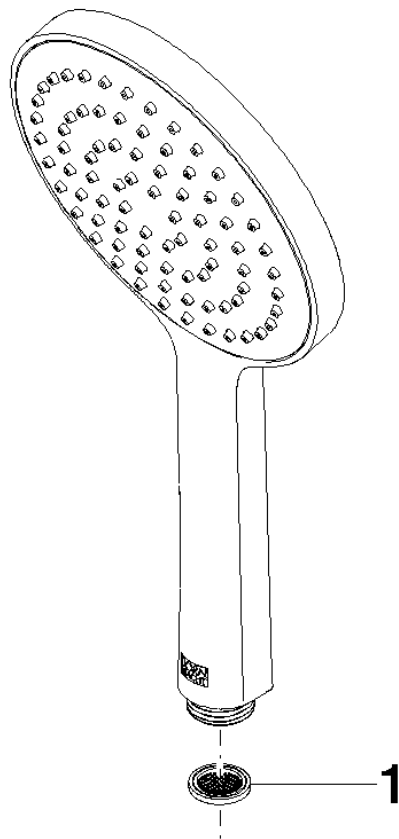

28 017 979

Parts for other finishes can be found here: [Chrome](#)

Spare parts list

No.	Item Number	Name	Quantity used	Delivery time
1	09 23 01 039 90	sieve	1	2