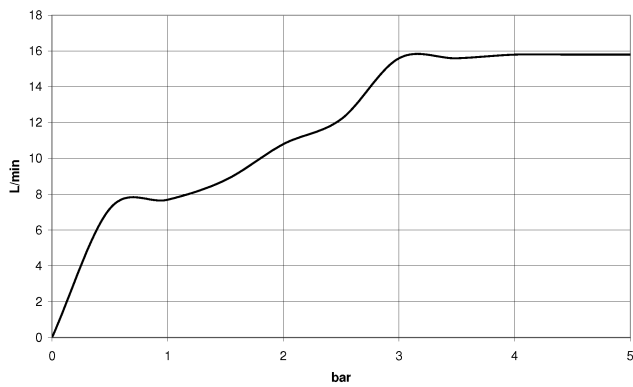

## Hand shower - Brushed Champagne (22kt Gold)

IMO

28 017 979

- COMPACT RAIN, max. flow rate 15 l/min (at 3 bar)
- with anti-scale system
- spray head Ø 130 mm
- 1/2" connection
- WRAS 2009011

Intrinsic protection against back flow.

## Hand shower - Brushed Champagne (22kt Gold)

---

IMO

28 017 979

28 017 979

mm [inches]

### Flow rate chart