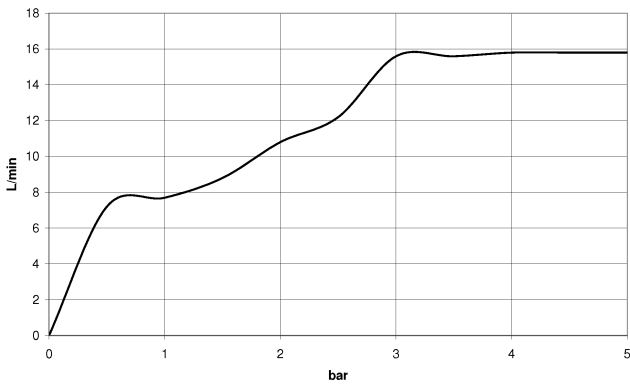

Hand shower - Champagne (22kt Gold)

IMO

28 017 979

- COMPACT RAIN, max. flow rate 15 l/min (at 3 bar)
- with anti-scale system
- spray head Ø 130 mm
- 1/2" connection

Intrinsic protection against back flow.

Hand shower - Champagne (22kt Gold)

IMO

28 017 979

28 017 979

mm [inches]

Flow rate chart

Certificates

DVGW_DW- LGA_29983.
6517DN0129.