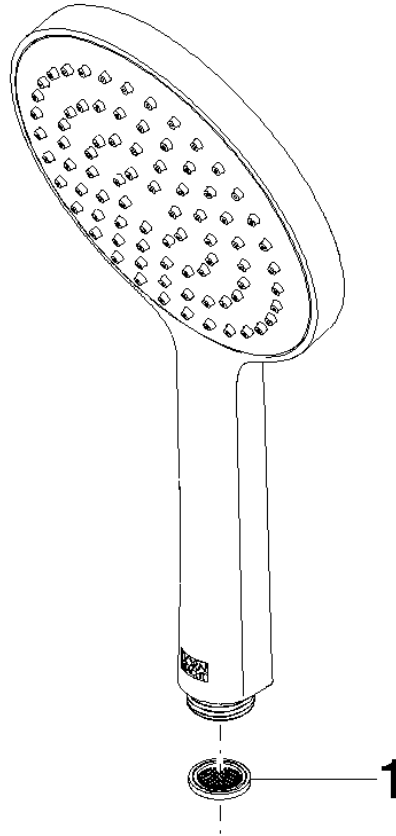

Hand shower - Champagne (22kt Gold)

IMO

28 017 979

- COMPACT RAIN, max. flow rate 15 l/min (at 3 bar)
- with anti-scale system
- spray head Ø 130 mm
- 1/2" connection

Intrinsic protection against back flow.

Fits: IMO, LULU, MADISON, MEM, TARA, CL.1, LISSÉ, VAIA, META, CYO

	Champagne (22kt Gold)	28 017 979-47
	Chrome	28 017 979-00 0010
	Chrome	28 017 979-00
	Brushed Platinum	28 017 979-06 0010
	Brushed Platinum	28 017 979-06
	Platinum	28 017 979-08 0010
	Platinum	28 017 979-08
	Dark Chrome	28 017 979-19
	Dark Chrome	28 017 979-19 0010
	Light Gold	28 017 979-26 0010
	Light Gold	28 017 979-26
	Brushed Light Gold	28 017 979-27 0010
	Brushed Light Gold	28 017 979-27
	Brushed Durabrass (23kt Gold)	28 017 979-28
	Brushed Durabrass (23kt Gold)	28 017 979-28 0010
	Matte Black	28 017 979-33
	Matte Black	28 017 979-33 0010
	Brushed Bronze	28 017 979-42 0010
	Brushed Bronze	28 017 979-42
	Brushed Champagne (22kt Gold)	28 017 979-46 0010
	Brushed Champagne (22kt Gold)	28 017 979-46
	Champagne (22kt Gold)	28 017 979-47 0010
	Brushed Chrome	28 017 979-93
	Brushed Chrome	28 017 979-93 0010
	Brushed Dark Platinum	28 017 979-99
	Brushed Dark Platinum	28 017 979-99 0010

Hand shower - Champagne (22kt Gold)

IMO

28 017 979

28 017 979

mm [inches]

Flow rate chart

Certificates

DVGW_DW- LGA_29983.
6517DN0129.

28 017 979

Parts for other finishes can be found here: [Chrome](#)

Spare parts list

No.	Item Number	Name	Quantity used	Delivery time
1	09 23 01 039 90	sieve	1	2