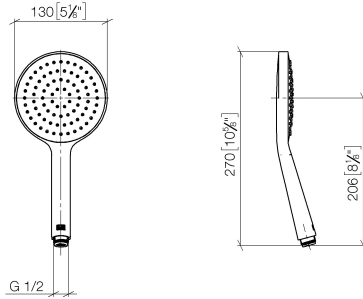

Hand shower - Brushed Chrome

IMO

28 017 979

- COMPACT RAIN, max. flow rate 15 l/min (at 3 bar)
- with anti-scale system
- spray head Ø 130 mm
- 1/2" connection
- WRAS 2009011

Intrinsic protection against back flow.

Fits: IMO, LULU, MADISON, MEM, TARA, CL.1, LISSÉ, VAIA, META, CYO

	Brushed Chrome	28 017 979-93
	Chrome	28 017 979-00 0010
	Chrome	28 017 979-00
	Brushed Platinum	28 017 979-06 0010
	Brushed Platinum	28 017 979-06
	Platinum	28 017 979-08 0010
	Platinum	28 017 979-08
	Dark Chrome	28 017 979-19
	Dark Chrome	28 017 979-19 0010
	Light Gold	28 017 979-26 0010
	Light Gold	28 017 979-26
	Brushed Light Gold	28 017 979-27 0010
	Brushed Light Gold	28 017 979-27
	Brushed Durabrass (23kt Gold)	28 017 979-28
	Brushed Durabrass (23kt Gold)	28 017 979-28 0010
	Matte Black	28 017 979-33
	Matte Black	28 017 979-33 0010
	Brushed Bronze	28 017 979-42 0010
	Brushed Bronze	28 017 979-42
	Brushed Champagne (22kt Gold)	28 017 979-46 0010
	Brushed Champagne (22kt Gold)	28 017 979-46
	Champagne (22kt Gold)	28 017 979-47
	Champagne (22kt Gold)	28 017 979-47 0010
	Brushed Chrome	28 017 979-93 0010
	Brushed Dark Platinum	28 017 979-99
	Brushed Dark Platinum	28 017 979-99 0010

Hand shower - Brushed Chrome

IMO

28 017 979

28 017 979

mm [inches]

Flow rate chart

Certificates

DVGW_DW-
6517DN0129.