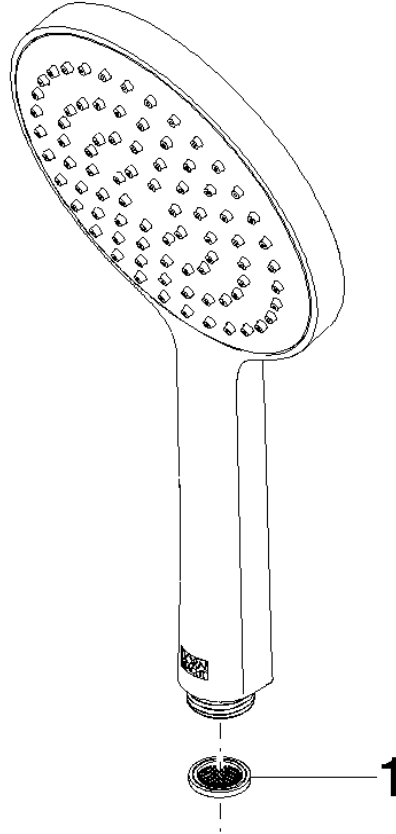

Hand shower - Brushed Chrome

IMO

28 017 979

- COMPACT RAIN, max. flow rate 15 l/min (at 3 bar)
- with anti-scale system
- spray head Ø 130 mm
- 1/2" connection
- WRAS 2009011

Intrinsic protection against back flow.

Fits: IMO, LULU, MADISON, MEM, TARA, CL.1, LISSÉ, VAIA, META, CYO

	Brushed Chrome	28 017 979-93
	Chrome	28 017 979-00 0010
	Chrome	28 017 979-00
	Brushed Platinum	28 017 979-06 0010
	Brushed Platinum	28 017 979-06
	Platinum	28 017 979-08 0010
	Platinum	28 017 979-08
	Dark Chrome	28 017 979-19
	Dark Chrome	28 017 979-19 0010
	Light Gold	28 017 979-26 0010
	Light Gold	28 017 979-26
	Brushed Light Gold	28 017 979-27 0010
	Brushed Light Gold	28 017 979-27
	Brushed Durabrass (23kt Gold)	28 017 979-28
	Brushed Durabrass (23kt Gold)	28 017 979-28 0010
	Matte Black	28 017 979-33
	Matte Black	28 017 979-33 0010
	Brushed Bronze	28 017 979-42 0010
	Brushed Bronze	28 017 979-42
	Brushed Champagne (22kt Gold)	28 017 979-46 0010
	Brushed Champagne (22kt Gold)	28 017 979-46
	Champagne (22kt Gold)	28 017 979-47
	Champagne (22kt Gold)	28 017 979-47 0010
	Brushed Chrome	28 017 979-93 0010
	Brushed Dark Platinum	28 017 979-99
	Brushed Dark Platinum	28 017 979-99 0010

Hand shower - Brushed Chrome

IMO

28 017 979

28 017 979

mm [inches]

Flow rate chart

Certificates

DVGW_DW-
6517DN0129.

LGA_29983.

WRAS_2009011.

28 017 979

Parts for other finishes can be found here: [Chrome](#)

Spare parts list

No.	Item Number	Name	Quantity used	Delivery time
1	09 23 01 039 90	sieve	1	2