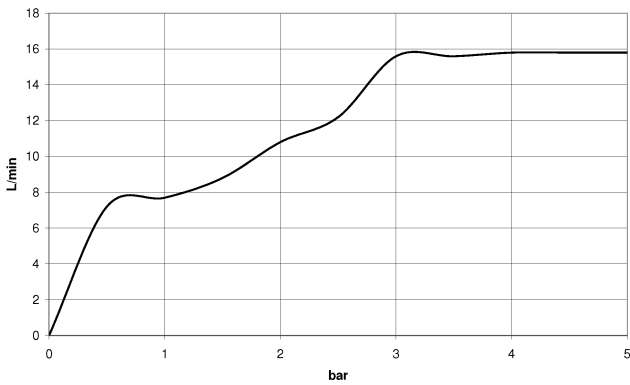

Hand shower - Brushed Chrome

IMO

28 017 979

- COMPACT RAIN, max. flow rate 15 l/min (at 3 bar)
- with anti-scale system
- spray head Ø 130 mm
- 1/2" connection
- WRAS 2009011

Intrinsic protection against back flow.

Hand shower - Brushed Chrome

IMO

28 017 979

28 017 979

mm [inches]

Flow rate chart

Certificates

DVGW_DW-
6517DN0129.