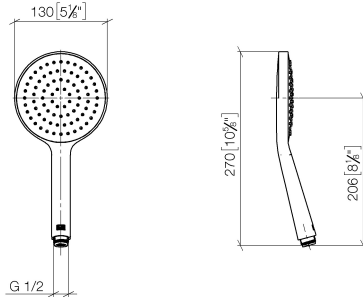

**Hand shower - Brushed Dark Platinum**

IMO

28 017 979

- COMPACT RAIN, max. flow rate 15 l/min (at 3 bar)
- with anti-scale system
- spray head Ø 130 mm
- 1/2" connection

Intrinsic protection against back flow.

Fits: IMO, LULU, MADISON, MEM, TARA, CL.1, LISSÉ, VAIA, META, CYO

	Brushed Dark Platinum	28 017 979-99
	Chrome	28 017 979-00 0010
	Chrome	28 017 979-00
	Brushed Platinum	28 017 979-06 0010
	Brushed Platinum	28 017 979-06
	Platinum	28 017 979-08 0010
	Platinum	28 017 979-08
	Dark Chrome	28 017 979-19
	Dark Chrome	28 017 979-19 0010
	Light Gold	28 017 979-26 0010
	Light Gold	28 017 979-26
	Brushed Light Gold	28 017 979-27 0010
	Brushed Light Gold	28 017 979-27
	Brushed Durabrass (23kt Gold)	28 017 979-28
	Brushed Durabrass (23kt Gold)	28 017 979-28 0010
	Matte Black	28 017 979-33
	Matte Black	28 017 979-33 0010
	Brushed Bronze	28 017 979-42 0010
	Brushed Bronze	28 017 979-42
	Brushed Champagne (22kt Gold)	28 017 979-46 0010
	Brushed Champagne (22kt Gold)	28 017 979-46
	Champagne (22kt Gold)	28 017 979-47
	Champagne (22kt Gold)	28 017 979-47 0010
	Brushed Chrome	28 017 979-93
	Brushed Chrome	28 017 979-93 0010
	Brushed Dark Platinum	28 017 979-99 0010

## Hand shower - Brushed Dark Platinum

---

IMO

28 017 979

28 017 979

mm [inches]

Flow rate chart

Certificates

DVGW\_DW-  
6517DN0129.

LGA\_29983.

WRAS\_2009011.

28 017 979

Parts for other finishes can be found here: [Chrome](#)

Spare parts list

No.	Item Number	Name	Quantity used	Delivery time
1	09 23 01 039 90	sieve	1	2