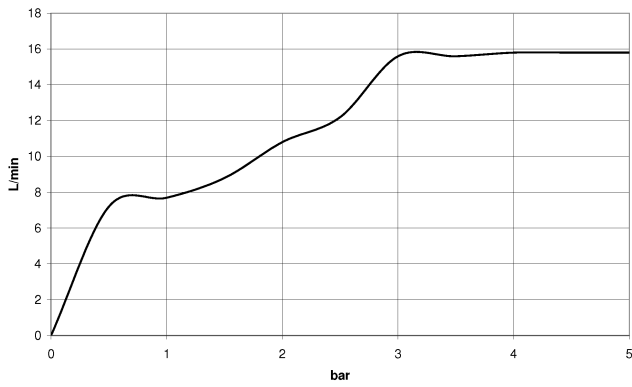

**Hand shower - Brushed Dark Platinum**

IMO

28 017 979

- COMPACT RAIN, max. flow rate 15 l/min (at 3 bar)
- with anti-scale system
- spray head Ø 130 mm
- 1/2" connection

Intrinsic protection against back flow.

## Hand shower - Brushed Dark Platinum

---

IMO

28 017 979

28 017 979

mm [inches]

Flow rate chart

Certificates