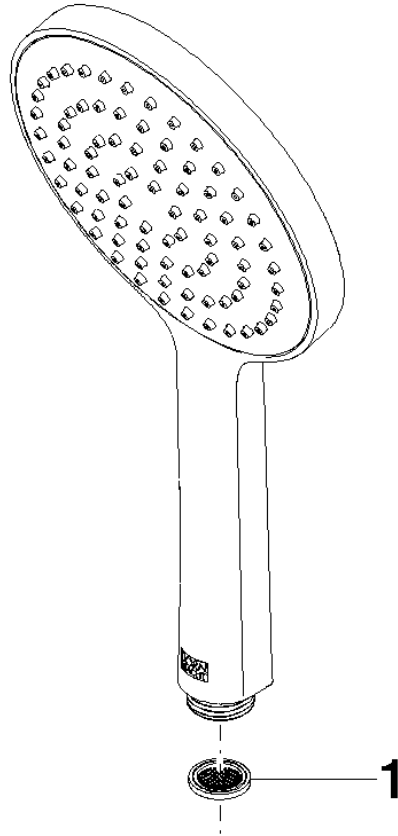

**Hand shower - Brushed Dark Platinum**

IMO

28 017 979

- COMPACT RAIN, max. flow rate 15 l/min (at 3 bar)
- with anti-scale system
- spray head Ø 130 mm
- 1/2" connection

Intrinsic protection against back flow.

Fits: IMO, LULU, MADISON, MEM, TARA, CL.1, LISSÉ, VAIA, META, CYO

	Brushed Dark Platinum	28 017 979-99
	Chrome	28 017 979-00 0010
	Chrome	28 017 979-00
	Brushed Platinum	28 017 979-06 0010
	Brushed Platinum	28 017 979-06
	Platinum	28 017 979-08 0010
	Platinum	28 017 979-08
	Dark Chrome	28 017 979-19
	Dark Chrome	28 017 979-19 0010
	Light Gold	28 017 979-26 0010
	Light Gold	28 017 979-26
	Brushed Light Gold	28 017 979-27 0010
	Brushed Light Gold	28 017 979-27
	Brushed Durabrass (23kt Gold)	28 017 979-28
	Brushed Durabrass (23kt Gold)	28 017 979-28 0010
	Matte Black	28 017 979-33
	Matte Black	28 017 979-33 0010
	Brushed Bronze	28 017 979-42 0010
	Brushed Bronze	28 017 979-42
	Brushed Champagne (22kt Gold)	28 017 979-46 0010
	Brushed Champagne (22kt Gold)	28 017 979-46
	Champagne (22kt Gold)	28 017 979-47
	Champagne (22kt Gold)	28 017 979-47 0010
	Brushed Chrome	28 017 979-93
	Brushed Chrome	28 017 979-93 0010
	Brushed Dark Platinum	28 017 979-99 0010

## Hand shower - Brushed Dark Platinum

---

IMO

28 017 979

28 017 979

mm [inches]

Flow rate chart

Certificates

DVGW\_DW-  
6517DN0129.

LGA\_29983.

WRAS\_2009011.

28 017 979

Parts for other finishes can be found here: [Chrome](#)

Spare parts list

No.	Item Number	Name	Quantity used	Delivery time
1	09 23 01 039 90	sieve	1	2