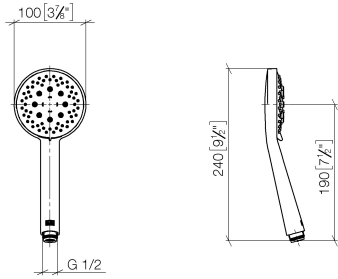

28 018 979

- Three or five settings: COMPACT RAIN, COMPACT SOFT FLOW, COMPACT AQUAPRESSURE FLOW, max. flow rate 15 l/min (at 3 bar)
- with anti-scale system
- spray head Ø 100mm
- 1/2" connection
- WRAS 2210003
- Function from: 7 l/min

Intrinsic protection against back flow.

Fits: IMO, LULU, MADISON, MEM, TARA, CL.1, LISSÉ, VAIA, META, CYO

	Chrome	28 018 979-00
	Chrome	28 018 979-00 0010
	Brushed Platinum	28 018 979-06
	Brushed Platinum	28 018 979-06 0010
	Platinum	28 018 979-08
	Platinum	28 018 979-08 0010
	Dark Brass matt	28 018 979-16 0010
	Dark Bronze matt	28 018 979-17 0010
	Dark Chrome	28 018 979-19
	Dark Chrome	28 018 979-19 0010
	Light Gold	28 018 979-26 0010
	Light Gold	28 018 979-26
	Brushed Light Gold	28 018 979-27 0010
	Brushed Light Gold	28 018 979-27
	Brushed Durabrass (23kt Gold)	28 018 979-28
	Brushed Durabrass (23kt Gold)	28 018 979-28 0010
	Matte Black	28 018 979-33
	Matte Black	28 018 979-33 0010
	Brushed Bronze	28 018 979-42 0010
	Brushed Bronze	28 018 979-42
	Brushed Champagne (22kt Gold)	28 018 979-46
	Brushed Champagne (22kt Gold)	28 018 979-46 0010
	Champagne (22kt Gold)	28 018 979-47
	Champagne (22kt Gold)	28 018 979-47 0010
	Brushed Chrome	28 018 979-93
	Brushed Chrome	28 018 979-93 0010

Hand shower - Chrome

IMO

28 018 979

	Brushed Dark Platinum	28 018 979-99
	Brushed Dark Platinum	28 018 979-99 0010

28 018 979

mm [inches]

Flow rate chart

Certificates

LGA_29984.

DVGW_DW-
6517DN0129.

WRAS_2210003.

28 018 979

Spare parts list

No.	Item Number	Name	Quantity used	Delivery time
1	09 23 01 039 90	sieve	1	2