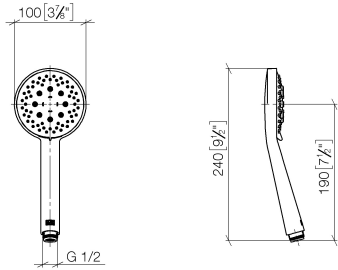

Hand shower FlowReduce - Chrome

IMO

28 018 979

- Three or five settings: COMPACT RAIN, COMPACT SOFT FLOW, COMPACT AQUAPRESSURE FLOW, max. flow rate 6.8 l/min (at 3 bar)
- with anti-scale system
- spray head Ø 100mm
- 1/2" connection
- Function from: 6 l/min
- This product can help a building meet the requirements of Green Building Rating Systems, e.g. LEED®, BREEAM®, DGNB

Intrinsic protection against back flow.

Fits: IMO, LULU, MADISON, MEM, TARA, CL.1, LISSÉ, VAIA, META, CYO

	Chrome	28 018 979-00 0010
	Chrome	28 018 979-00
	Brushed Platinum	28 018 979-06
	Brushed Platinum	28 018 979-06 0010
	Platinum	28 018 979-08
	Platinum	28 018 979-08 0010
	Dark Brass matt	28 018 979-16 0010
	Dark Bronze matt	28 018 979-17 0010
	Dark Chrome	28 018 979-19
	Dark Chrome	28 018 979-19 0010
	Light Gold	28 018 979-26 0010
	Light Gold	28 018 979-26
	Brushed Light Gold	28 018 979-27 0010
	Brushed Light Gold	28 018 979-27
	Brushed Durabrass (23kt Gold)	28 018 979-28
	Brushed Durabrass (23kt Gold)	28 018 979-28 0010
	Matte Black	28 018 979-33
	Matte Black	28 018 979-33 0010
	Brushed Bronze	28 018 979-42 0010
	Brushed Bronze	28 018 979-42
	Brushed Champagne (22kt Gold)	28 018 979-46
	Brushed Champagne (22kt Gold)	28 018 979-46 0010
	Champagne (22kt Gold)	28 018 979-47
	Champagne (22kt Gold)	28 018 979-47 0010
	Brushed Chrome	28 018 979-93
	Brushed Chrome	28 018 979-93 0010

Hand shower FlowReduce - Chrome

IMO

28 018 979

 Brushed Dark Platinum	28 018 979-99
 Brushed Dark Platinum	28 018 979-99 0010

28 018 979

mm [inches]

Flow rate chart

Certificates

LGA_29984.

Spare parts list

No.	Item Number	Name	Quantity used	Delivery time
1	09 23 01 039 90	sieve	1	2