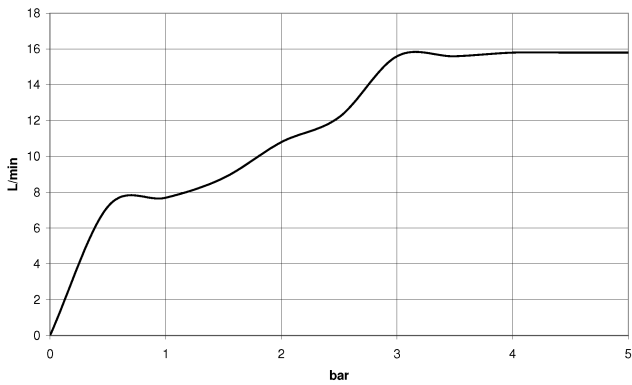

Hand shower - Brushed Platinum

IMO

28 018 979

- Three or five settings: COMPACT RAIN, COMPACT SOFT FLOW, COMPACT AQUAPRESSURE FLOW, max. flow rate 15 l/min (at 3 bar)
- with anti-scale system
- spray head Ø 100mm
- 1/2" connection
- WRAS 2210003
- Function from: 7 l/min

Hand shower - Brushed Platinum

IMO

28 018 979

28 018 979

mm [inches]

Flow rate chart

Codes & Standards

DIN 4109