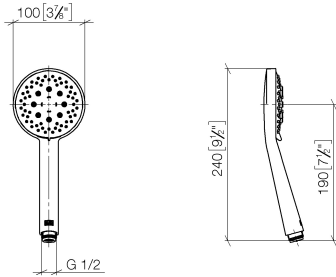

Hand shower - Brushed Platinum

IMO

28 018 979

- Three or five settings: COMPACT RAIN, COMPACT SOFT FLOW, COMPACT AQUAPRESSURE FLOW, max. flow rate 15 l/min (at 3 bar)
- with anti-scale system
- spray head Ø 100mm
- 1/2" connection
- WRAS 2210003
- Function from: 7 l/min

Intrinsic protection against back flow.

Fits: IMO, LULU, MADISON, MEM, TARA, CL.1, LISSÉ, VAIA, META, CYO

	Brushed Platinum	28 018 979-06
	Chrome	28 018 979-00
	Chrome	28 018 979-00 0010
	Brushed Platinum	28 018 979-06 0010
	Platinum	28 018 979-08
	Platinum	28 018 979-08 0010
	Dark Chrome	28 018 979-19
	Dark Chrome	28 018 979-19 0010
	Light Gold	28 018 979-26 0010
	Light Gold	28 018 979-26
	Brushed Light Gold	28 018 979-27 0010
	Brushed Light Gold	28 018 979-27
	Brushed Durabress (23kt Gold)	28 018 979-28
	Brushed Durabress (23kt Gold)	28 018 979-28 0010
	Matte Black	28 018 979-33
	Matte Black	28 018 979-33 0010
	Brushed Bronze	28 018 979-42
	Brushed Bronze	28 018 979-42 0010
	Brushed Champagne (22kt Gold)	28 018 979-46
	Brushed Champagne (22kt Gold)	28 018 979-46 0010
	Champagne (22kt Gold)	28 018 979-47
	Champagne (22kt Gold)	28 018 979-47 0010
	Brushed Chrome	28 018 979-93
	Brushed Chrome	28 018 979-93 0010
	Brushed Dark Platinum	28 018 979-99
	Brushed Dark Platinum	28 018 979-99 0010

Hand shower - Brushed Platinum

IMO

28 018 979

28 018 979

mm [inches]

Flow rate chart

Codes & Standards

DIN 4109