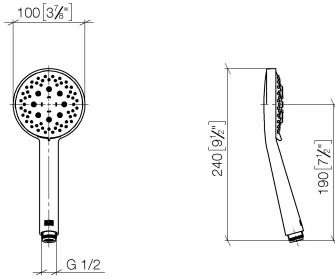

Hand shower - Dark Chrome

IMO

28 018 979

- Three or five settings: COMPACT RAIN, COMPACT SOFT FLOW, COMPACT AQUAPRESSURE FLOW, max. flow rate 15 l/min (at 3 bar)
- with anti-scale system
- spray head Ø 100mm
- 1/2" connection
- WRAS 2210003
- Function from: 7 l/min

Intrinsic protection against back flow.

Fits: IMO, LULU, MADISON, MEM, TARA, CL.1, LISSÉ, VAIA, META, CYO

	Dark Chrome	28 018 979-19
	Chrome	28 018 979-00
	Chrome	28 018 979-00 0010
	Brushed Platinum	28 018 979-06
	Brushed Platinum	28 018 979-06 0010
	Platinum	28 018 979-08
	Platinum	28 018 979-08 0010
	Dark Chrome	28 018 979-19 0010
	Light Gold	28 018 979-26 0010
	Light Gold	28 018 979-26
	Brushed Light Gold	28 018 979-27 0010
	Brushed Light Gold	28 018 979-27
	Brushed Durabross (23kt Gold)	28 018 979-28
	Brushed Durabross (23kt Gold)	28 018 979-28 0010
	Matte Black	28 018 979-33
	Matte Black	28 018 979-33 0010
	Brushed Bronze	28 018 979-42
	Brushed Bronze	28 018 979-42 0010
	Brushed Champagne (22kt Gold)	28 018 979-46
	Brushed Champagne (22kt Gold)	28 018 979-46 0010
	Champagne (22kt Gold)	28 018 979-47
	Champagne (22kt Gold)	28 018 979-47 0010
	Brushed Chrome	28 018 979-93
	Brushed Chrome	28 018 979-93 0010
	Brushed Dark Platinum	28 018 979-99
	Brushed Dark Platinum	28 018 979-99 0010

Hand shower - Dark Chrome

IMO

28 018 979

28 018 979

mm [inches]

Flow rate chart

Codes & Standards

DIN 4109