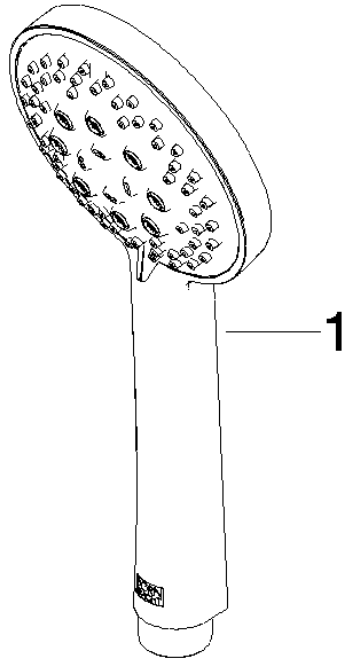

**Hand shower - Brushed Light Gold**

28 018 979

- Three or five settings: COMPACT RAIN, COMPACT SOFT FLOW, COMPACT AQUAPRESSURE FLOW, max. flow rate 15 l/min (at 3 bar)
- with anti-scale system
- spray head Ø 100mm
- 1/2" connection
- WRAS 2210003
- Function from: 7 l/min

## Hand shower - Brushed Light Gold

---

IMO

28 018 979

28 018 979

mm [inches]

Flow rate chart

Codes & Standards

### Certificates

---

WRAS\_2210

LGA\_29

28 018 979

**Product version from 4/1/2024**

Parts for other  
finishes can be found  
here: [Chrome](#)

### Spare parts list