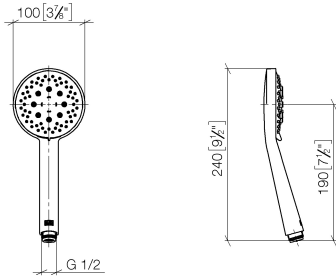

**Hand shower - Brushed Light Gold**

28 018 979

- Three or five settings: COMPACT RAIN, COMPACT SOFT FLOW, COMPACT AQUAPRESSURE FLOW, max. flow rate 15 l/min (at 3 bar)
- with anti-scale system
- spray head Ø 100mm
- 1/2" connection
- WRAS 2210003
- Function from: 7 l/min

Intrinsic protection against back flow.

Fits: IMO, LULU, MADISON, MEM, TARA, CL.1, LISSÉ, VAIA, META, CYO

	Brushed Light Gold	28 018 979-27
	Chrome	28 018 979-00
	Chrome	28 018 979-00 0010
	Brushed Platinum	28 018 979-06
	Brushed Platinum	28 018 979-06 0010
	Platinum	28 018 979-08
	Platinum	28 018 979-08 0010
	Dark Chrome	28 018 979-19
	Dark Chrome	28 018 979-19 0010
	Light Gold	28 018 979-26 0010
	Light Gold	28 018 979-26
	Brushed Light Gold	28 018 979-27 0010
	Brushed Durabrass (23kt Gold)	28 018 979-28
	Brushed Durabrass (23kt Gold)	28 018 979-28 0010
	Matte Black	28 018 979-33
	Matte Black	28 018 979-33 0010
	Brushed Bronze	28 018 979-42
	Brushed Bronze	28 018 979-42 0010
	Brushed Champagne (22kt Gold)	28 018 979-46
	Brushed Champagne (22kt Gold)	28 018 979-46 0010
	Champagne (22kt Gold)	28 018 979-47
	Champagne (22kt Gold)	28 018 979-47 0010
	Brushed Chrome	28 018 979-93
	Brushed Chrome	28 018 979-93 0010
	Brushed Dark Platinum	28 018 979-99
	Brushed Dark Platinum	28 018 979-99 0010

## Hand shower - Brushed Light Gold

---

IMO

28 018 979

28 018 979

mm [inches]

Flow rate chart

Codes & Standards