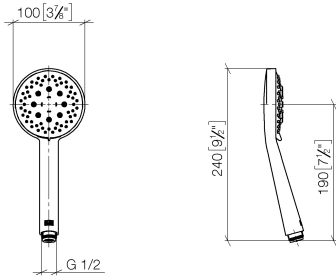

Hand shower - Brushed Durabross (23kt Gold)

IMO

28 018 979

- Three or five settings: COMPACT RAIN, COMPACT SOFT FLOW, COMPACT AQUAPRESSURE FLOW, max. flow rate 15 l/min (at 3 bar)
- with anti-scale system
- spray head Ø 100mm
- 1/2" connection
- WRAS 2210003
- Function from: 7 l/min

Intrinsic protection against back flow.

Fits: IMO, LULU, MADISON, MEM, TARA, CL.1, LISSÉ, VAIA, META, CYO

	Brushed Durabross (23kt Gold)	28 018 979-28
	Chrome	28 018 979-00
	Chrome	28 018 979-00 0010
	Brushed Platinum	28 018 979-06
	Brushed Platinum	28 018 979-06 0010
	Platinum	28 018 979-08
	Platinum	28 018 979-08 0010
	Dark Chrome	28 018 979-19
	Dark Chrome	28 018 979-19 0010
	Light Gold	28 018 979-26 0010
	Light Gold	28 018 979-26
	Brushed Light Gold	28 018 979-27 0010
	Brushed Light Gold	28 018 979-27
	Brushed Durabross (23kt Gold)	28 018 979-28 0010
	Matte Black	28 018 979-33
	Matte Black	28 018 979-33 0010
	Brushed Bronze	28 018 979-42
	Brushed Bronze	28 018 979-42 0010
	Brushed Champagne (22kt Gold)	28 018 979-46
	Brushed Champagne (22kt Gold)	28 018 979-46 0010
	Champagne (22kt Gold)	28 018 979-47
	Champagne (22kt Gold)	28 018 979-47 0010
	Brushed Chrome	28 018 979-93
	Brushed Chrome	28 018 979-93 0010
	Brushed Dark Platinum	28 018 979-99
	Brushed Dark Platinum	28 018 979-99 0010

Hand shower - Brushed Durabronz (23kt Gold)

IMO

28 018 979

28 018 979

mm [inches]

Flow rate chart

Codes & Standards

DIN 4109