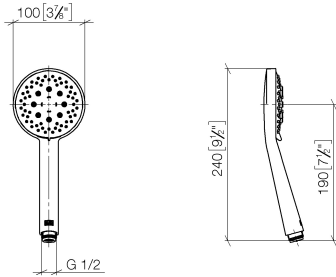

**Hand shower - Matte Black**

IMO

28 018 979

- Three or five settings: COMPACT RAIN, COMPACT SOFT FLOW, COMPACT AQUAPRESSURE FLOW, max. flow rate 15 l/min (at 3 bar)
- with anti-scale system
- spray head Ø 100mm
- 1/2" connection
- WRAS 2210003
- Function from: 7 l/min

Intrinsic protection against back flow.

Fits: IMO, LULU, MADISON, MEM, TARA, CL.1, LISSÉ, VAIA, META, CYO

	Matte Black	28 018 979-33
	Chrome	28 018 979-00
	Chrome	28 018 979-00 0010
	Brushed Platinum	28 018 979-06
	Brushed Platinum	28 018 979-06 0010
	Platinum	28 018 979-08
	Platinum	28 018 979-08 0010
	Dark Chrome	28 018 979-19
	Dark Chrome	28 018 979-19 0010
	Light Gold	28 018 979-26 0010
	Light Gold	28 018 979-26
	Brushed Light Gold	28 018 979-27 0010
	Brushed Light Gold	28 018 979-27
	Brushed Durabronze (23kt Gold)	28 018 979-28
	Brushed Durabronze (23kt Gold)	28 018 979-28 0010
	Matte Black	28 018 979-33 0010
	Brushed Bronze	28 018 979-42
	Brushed Bronze	28 018 979-42 0010
	Brushed Champagne (22kt Gold)	28 018 979-46
	Brushed Champagne (22kt Gold)	28 018 979-46 0010
	Champagne (22kt Gold)	28 018 979-47
	Champagne (22kt Gold)	28 018 979-47 0010
	Brushed Chrome	28 018 979-93
	Brushed Chrome	28 018 979-93 0010
	Brushed Dark Platinum	28 018 979-99
	Brushed Dark Platinum	28 018 979-99 0010

## Hand shower - Matte Black

---

IMO

28 018 979

28 018 979

mm [inches]

**Flow rate chart**

**Codes & Standards**