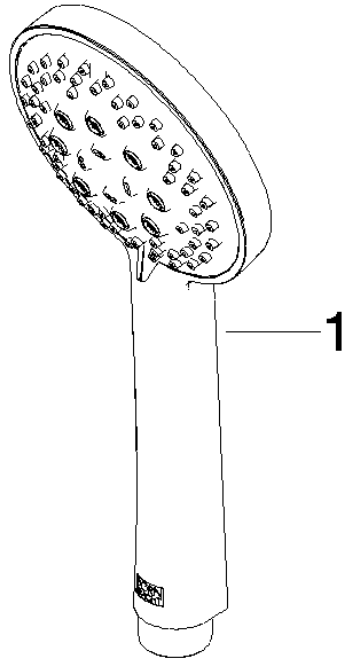

Hand shower - Brushed Bronze

IMO

28 018 979

- Three or five settings: COMPACT RAIN, COMPACT SOFT FLOW, COMPACT AQUAPRESSURE FLOW, max. flow rate 15 l/min (at 3 bar)
- with anti-scale system
- spray head Ø 100mm
- 1/2" connection
- WRAS 2210003
- Function from: 7 l/min

Hand shower - Brushed Bronze

IMO

28 018 979

28 018 979

mm [inches]

Flow rate chart

Codes & Standards

DIN 4109

ISO 3822

Scottish Water
Byelaws

UK Water Supply
Regulations

Ü-Zeichen

Hand shower - Brushed Bronze

IMO

28 018 979

Certificates

WRAS_2210

LGA_29

28 018 979

Product version from 4/1/2024

Parts for other
finishes can be found
here: [Chrome](#)

Hand shower - Brushed Bronze

IMO

28 018 979