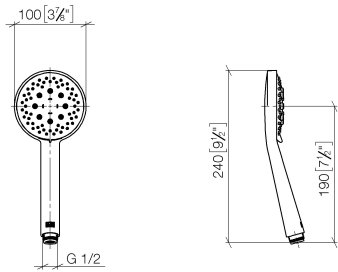

## Hand shower FlowReduce - Brushed Dark Bronze

IMO

28 018 979

- Three or five settings: COMPACT RAIN, COMPACT SOFT FLOW, COMPACT AQUAPRESSURE FLOW, max. flow rate 6.8 l/min (at 3 bar)
- with anti-scale system
- spray head Ø 100mm
- 1/2" connection
- Function from: 6 l/min
- This product can help a building meet the requirements of Green Building Rating Systems, e.g. LEED®, BREEAM®, DGNB

Intrinsic protection against back flow.

Fits: IMO, LULU, MADISON, MEM, TARA, CL.1, LISSÉ, VAIA, META, CYO

	Brushed Dark Bronze	28 018 979-43 0010
	Chrome	28 018 979-00
	Chrome	28 018 979-00 0010
	Brushed Platinum	28 018 979-06
	Brushed Platinum	28 018 979-06 0010
	Platinum	28 018 979-08
	Platinum	28 018 979-08 0010
	Dark Chrome	28 018 979-19
	Dark Chrome	28 018 979-19 0010
	Light Gold	28 018 979-26 0010
	Light Gold	28 018 979-26
	Brushed Light Gold	28 018 979-27 0010
	Brushed Light Gold	28 018 979-27
	Brushed Durabrass (23kt Gold)	28 018 979-28
	Brushed Durabrass (23kt Gold)	28 018 979-28 0010
	Matte Black	28 018 979-33
	Matte Black	28 018 979-33 0010
	Brushed Bronze	28 018 979-42 0010
	Brushed Bronze	28 018 979-42
	Brushed Champagne (22kt Gold)	28 018 979-46
	Brushed Champagne (22kt Gold)	28 018 979-46 0010
	Champagne (22kt Gold)	28 018 979-47
	Champagne (22kt Gold)	28 018 979-47 0010
	Brushed Chrome	28 018 979-93
	Brushed Chrome	28 018 979-93 0010
	Brushed Dark Platinum	28 018 979-99

# Hand shower FlowReduce - Brushed Dark Bronze

IMO

28 018 979

28 018 979-99 0010

28 018 979

mm [inches]

Flow rate chart

Codes & Standards