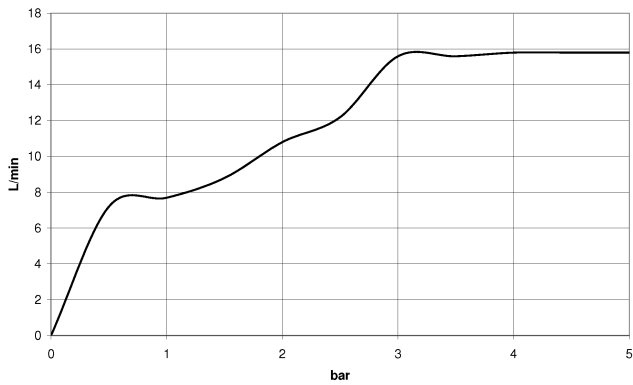

Hand shower - Champagne (22kt Gold)

IMO

28 018 979

- Three or five settings: COMPACT RAIN, COMPACT SOFT FLOW, COMPACT AQUAPRESSURE FLOW, max. flow rate 15 l/min (at 3 bar)
- with anti-scale system
- spray head Ø 100mm
- 1/2" connection
- WRAS 2210003
- Function from: 7 l/min

Hand shower - Champagne (22kt Gold)

IMO

28 018 979

28 018 979

mm [inches]

Flow rate chart

Codes & Standards

DIN 4109