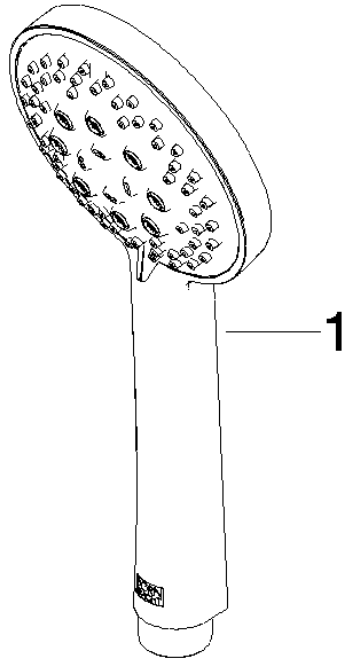

Hand shower - Champagne (22kt Gold)

IMO

28 018 979

- Three or five settings: COMPACT RAIN, COMPACT SOFT FLOW, COMPACT AQUAPRESSURE FLOW, max. flow rate 15 l/min (at 3 bar)
- with anti-scale system
- spray head Ø 100mm
- 1/2" connection
- WRAS 2210003
- Function from: 7 l/min

Hand shower - Champagne (22kt Gold)

IMO

28 018 979

28 018 979

mm [inches]

Flow rate chart

Codes & Standards

DIN 4109

Certificates

WRAS_2210

DVGW_DW-
6517DN0

LGA_29

28 018 979

Product version from 4/1/2024

Parts for other
finishes can be found
here: [Chrome](#)

Hand shower - Champagne (22kt Gold)

IMO

28 018 979

Spare parts list

Product version from 4/1/2024

No.	Item Number	Name	Quantity used	Delivery time
	09 23 01 039 90	sieve	1	2